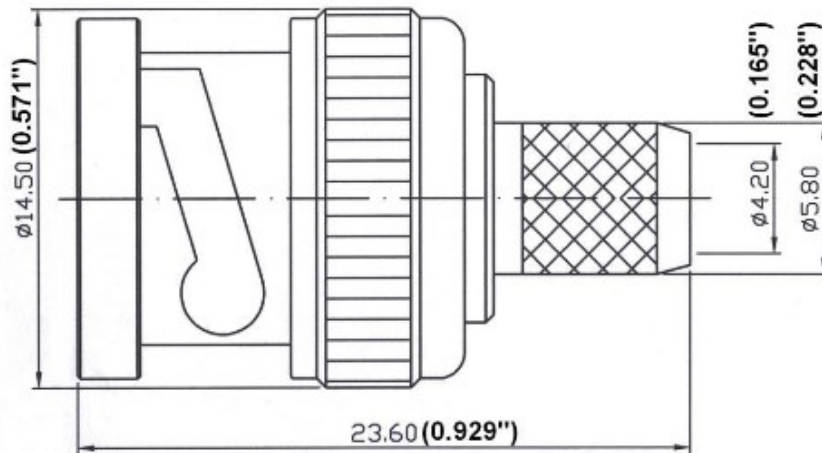

CROWN RF

Crown P/N: CRB-2240

Crown RF
2005A Industrial Blvd.
Rockwall, TX 75087

972-771-4711
972-771-9499 (fax)
800-225-3429 (toll free)

E-Mail: sales@crownerf.com

Website: www.crownerf.com

Description: BNC (Male) Crimp Sleeve (.255)
LMR-240, SW-240

Body: Nickel / Brass

Insulation: Teflon

Contact: Gold / BeCu -- Solder or Crimp Pin (.068)
50 ohm

**** ROHS COMPLIANT ****

Strip Tool — Crown # CS-LMR240
Crimp Tool — Crown # CT-LMR240