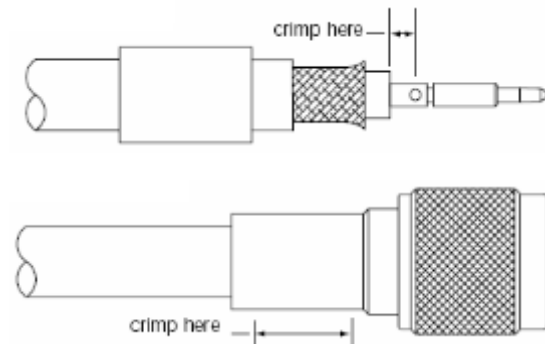

CROWN RF

Crown P/N: CRB-2240

Crown RF
2005A Industrial Blvd.
Rockwall, TX 75087

972-771-4711
972-771-9499 (fax)
800-225-3429 (toll free)

E-Mail: sales@crownerf.com

Website: www.crownerf.com

Description: BNC (Male) Crimp Sleeve (.255)
LMR-240, SW-240

Body: Nickel / Brass

Insulation: Teflon

Contact: Gold / BeCu -- Solder or Crimp Pin (.068)
50 ohm

**** ROHS COMPLIANT ****

Strip Tool — Crown # CS-LMR240
Crimp Tool — Crown # CT-LMR240