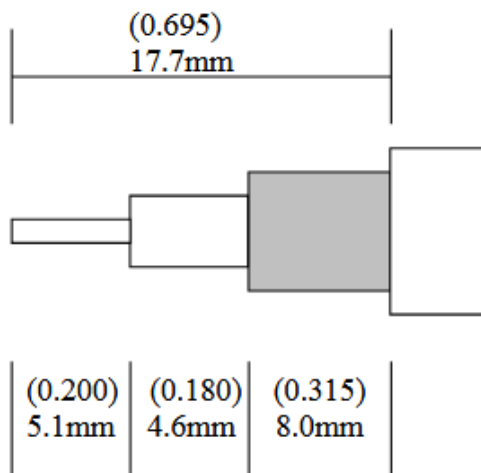

CROWN RF

Crown P/N: CRB-2240

Crown RF
2005A Industrial Blvd.
Rockwall, TX 75087

972-771-4711
972-771-9499 (fax)
800-225-3429 (toll free)

E-Mail: sales@crownerf.com

Website: www.crownerf.com

Description: BNC (Male) Crimp Sleeve (.255)
LMR-240, SW-240

Body: Nickel / Brass

Insulation: Teflon

Contact: Gold / BeCu -- Solder or Crimp Pin (.068)
50 ohm

**** ROHS COMPLIANT ****

Strip Tool — Crown # CS-LMR240
Crimp Tool — Crown # CT-LMR240