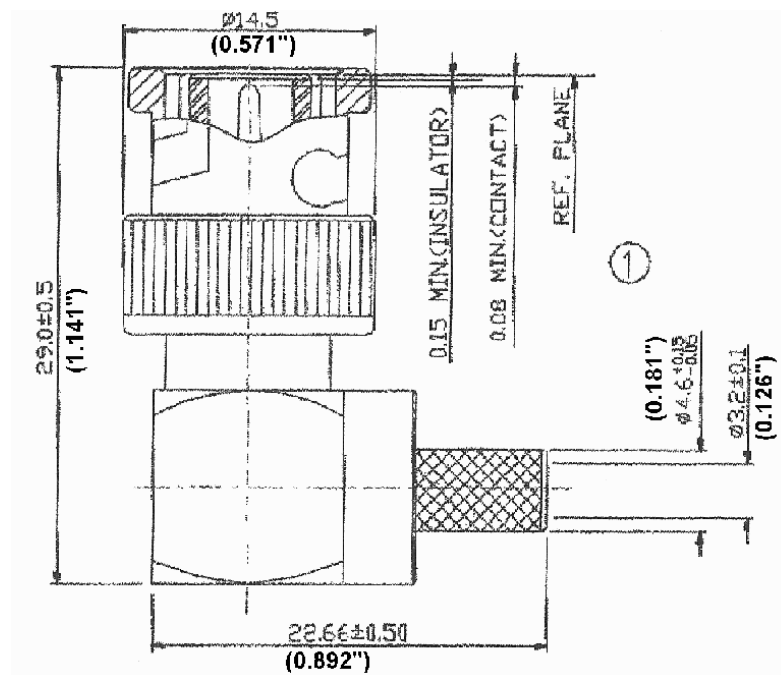

CROWN RF

Crown RF
2005A Industrial Blvd.
Rockwall, TX 75087

972-771-4711
972-771-9499 (fax)
800-225-3429 (toll free)

E-Mail: sales@crownerf.com

Website: www.crownerf.com

Crown P/N: CRB-2250

Description: BNC (Male) Crimp Rt. Angle
RG-142, 223, 400

Body: Nickel / Brass

Insulation: Teflon

Contact: Gold / Beryllium Copper

Stripping Information:

All Measurements are in

(Inches)
Millimeters

(0.110)	(0.283)	(0.315)
2.8mm	7.2mm	8.0mm