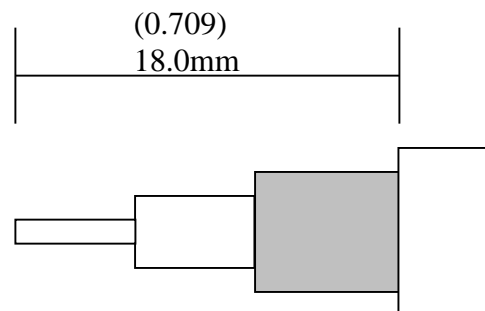

Body: Nickel / Brass

Insulation: Teflon

Contact: Gold / Beryllium Copper

Stripping Information:

All Measurements are in

(Inches)
Millimeters

(0.110)	(0.283)	(0.315)
2.8mm	7.2mm	8.0mm