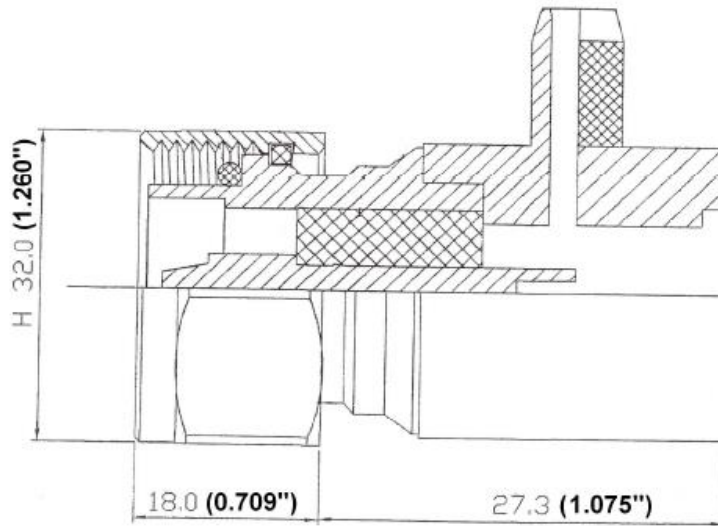

CROWN RF

Crown RF
2005A Industrial Blvd.
Rockwall, TX 75087

972-771-4711
972-771-9499 (fax)
800-225-3429 (toll free)

E-Mail: sales@crownerf.com

Website: www.crownerf.com

Crown P/N: CRD-2410

Description: 7/16 (M) Rt. Angle
Solder/Crimp LMR-400

Body: *White Bronze / Brass

Insulation: Teflon

Contact: Silver / Brass

*White Bronze (copper-tin-zinc alloy)

- Corrosion Resistant
- Lead-Free
- Non-magnetic
- Solderable
- 2002/95/EC (RoHS) Compliant