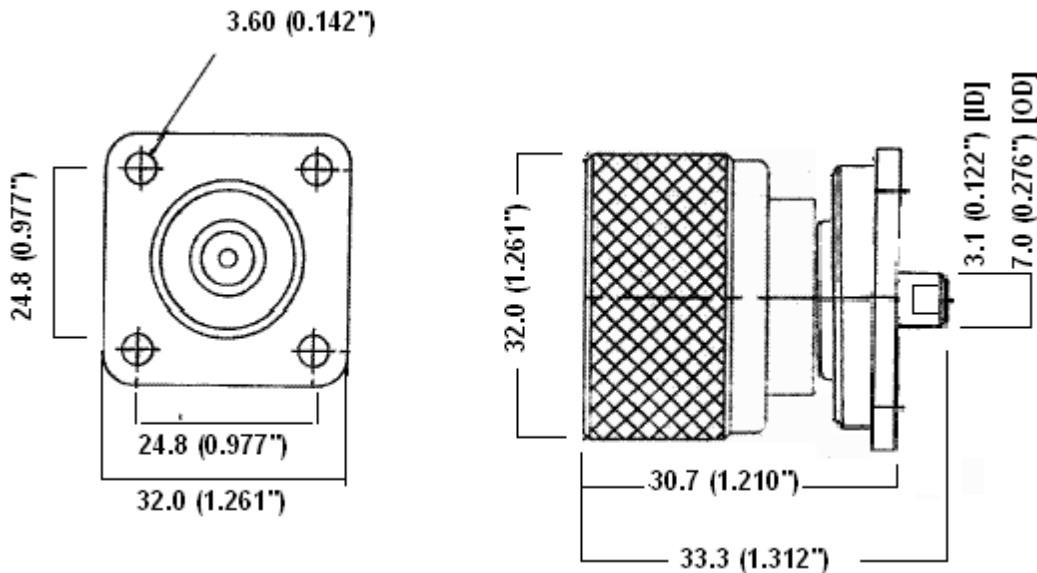

CROWN RF

Crown RF
2005A Industrial Blvd.
Rockwall, TX 75087

972-771-4711
972-771-9499 (fax)
800-225-3429 (toll free)

E-Mail: sales@crownerf.com

Website: www.crownerf.com

Crown P/N: CRD-5100

Description: 7/16 (M) Panel Receptacle with Solder Contact

Body: *White Bronze / Brass

Insulation: Teflon

Contact: Silver / Brass

*White Bronze (copper-tin-zinc alloy)

- Corrosion Resistant
- Lead-Free
- Non-magnetic
- Solderable
- 2002/95/EC (RoHS) Compliant