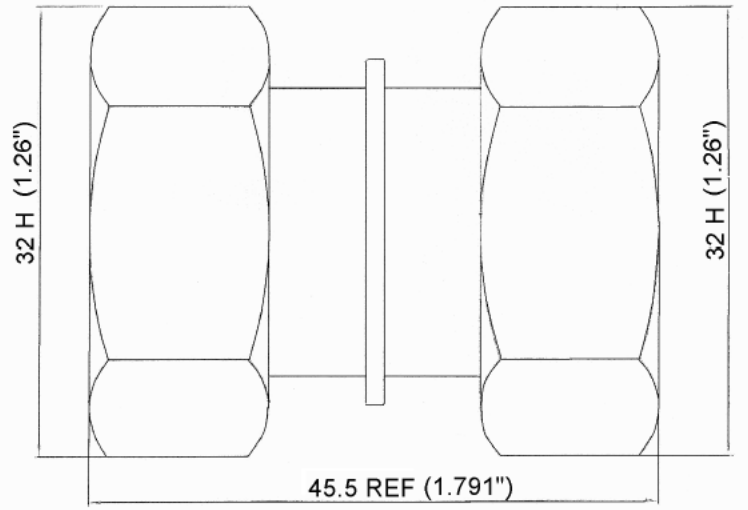

CROWN RF

Crown RF
2005A Industrial Blvd.
Rockwall, TX 75087

972-771-4711
972-771-9499 (fax)
800-225-3429 (toll free)

E-Mail: sales@crownerf.com

Website: www.crownerf.com

Crown P/N: CRD-7000

Description: 7/16 Male – 7/16 Male

Body: *White Bronze / Brass

Insulation: Teflon

Contact: Silver / Brass

*White Bronze (copper-tin-zinc alloy)

- Corrosion Resistant
- Lead-Free
- Non-magnetic
- Solderable
- 2002/95/EC (RoHS) Compliant

Additional Info:

- Frequency: DC to 7.5 GHz
- Impedance: 50 Ohm
- Temp Range: -65 °C to 125 °C