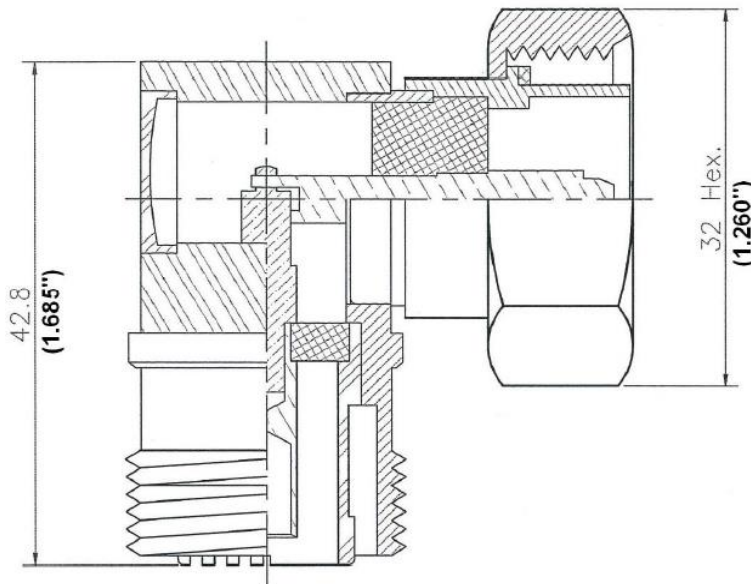

CROWN RF

Crown RF
2005A Industrial Blvd.
Rockwall, TX 75087

972-771-4711
972-771-9499 (fax)
800-225-3429 (toll free)

E-Mail: sales@crownerf.com

Website: www.crownerf.com

Crown P/N: CRD-7030

Description: 7/16 (M) – 7/16 (F) Rt. Angle Adapter

Body: *White Bronze / Brass

Insulation: PTFE

Contact: Silver / Brass

*White Bronze (copper-tin-zinc alloy)

- Corrosion Resistant
- Lead-Free
- Non-magnetic
- Solderable
- 2002/95/EC (RoHS) Compliant