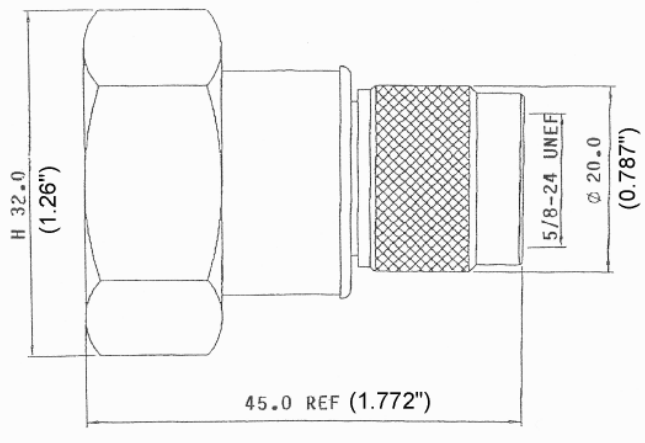

CROWN RF

Crown RF
2005A Industrial Blvd.
Rockwall, TX 75087

972-771-4711
972-771-9499 (fax)
800-225-3429 (toll free)

E-Mail: sales@crownerf.com

Website: www.crownerf.com

Crown P/N: CRD-7500

Description: 7/16 Male – 7/16 Male

Body: *White Bronze / Brass

Insulation: Teflon

Contact: Silver / Brass

*White Bronze (copper-tin-zinc alloy)

- Corrosion Resistant
- Lead-Free
- Non-magnetic
- Solderable
- 2002/95/EC (RoHS) Compliant

Additional Info:

- Frequency: DC to 7.5 GHz
- Impedance: 50 Ohm
- Temp Range: -65 °C to 125 °C