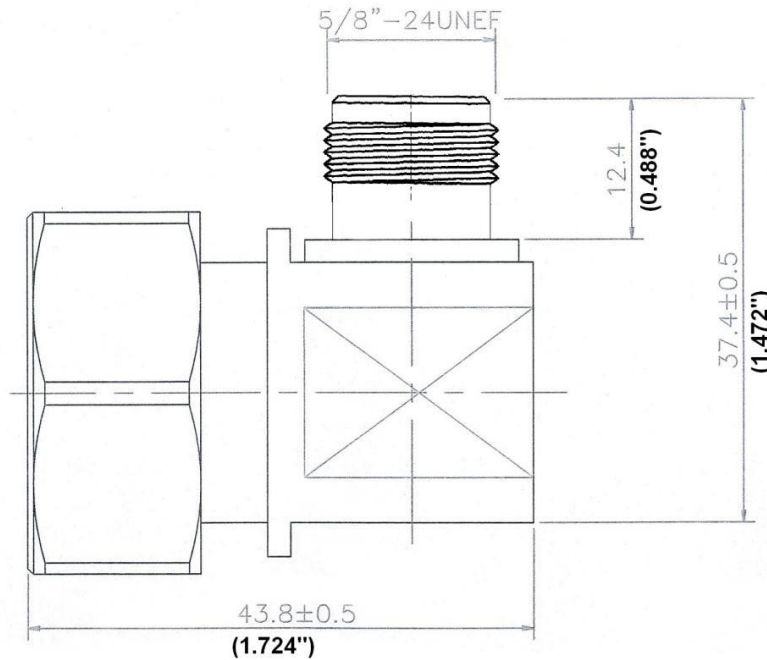

CROWN RF

Crown RF
2005A Industrial Blvd.
Rockwall, TX 75087

972-771-4711
972-771-9499 (fax)
800-225-3429 (toll free)

E-Mail: sales@crownerf.com

Website: www.crownerf.com

Crown P/N: CRD-7535

Description: 7/16 (M) – N (F) Rt. Angle Adapter

Body: *White Bronze / Brass

Insulation: Teflon

Contact: Silver / Brass

*White Bronze (copper-tin-zinc alloy)

- Corrosion Resistant
- Lead-Free
- Non-magnetic
- Solderable
- 2002/95/EC (RoHS) Compliant