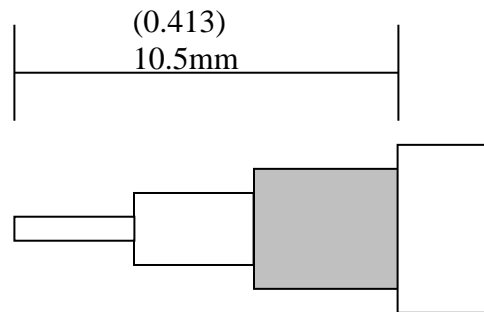

Insulation: Delrin

Contact: Gold / Brass

Stripping Information:

All Measurements are in

(Inches)
Millimeters

(0.094)	(0.035)	(0.280)
2.5mm	0.9mm	7.1mm