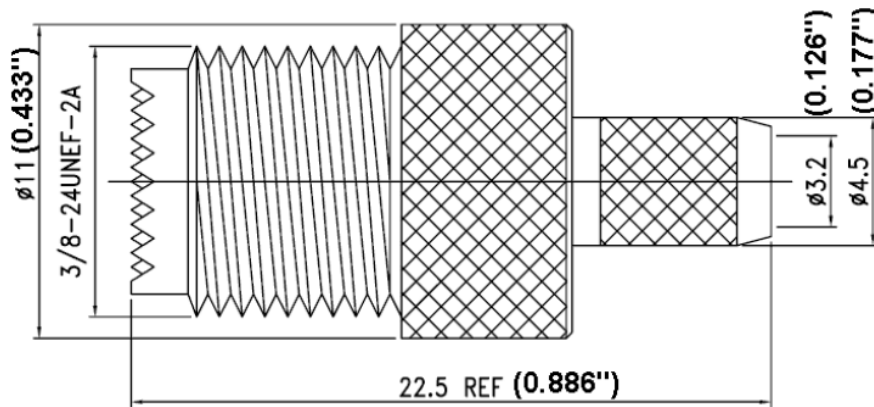

CROWN RF

Crown RF
Box 49
Farmersville, TX 75442

972-771-4711
800-225-3429 (toll free)

E-Mail: sales@crownerf.com

Website: www.crownerf.com

Crown P/N: CRMU-5125

Description: Mini UHF (Female) Crimp RG-58

Body: Nickel / Brass

Insulation: Delrin

Contact: Gold / Brass

Stripping Information:

All Measurements are in

(Inches)
Millimeters

(0.094)	(0.035)	(0.280)
2.5mm	0.9mm	7.1mm