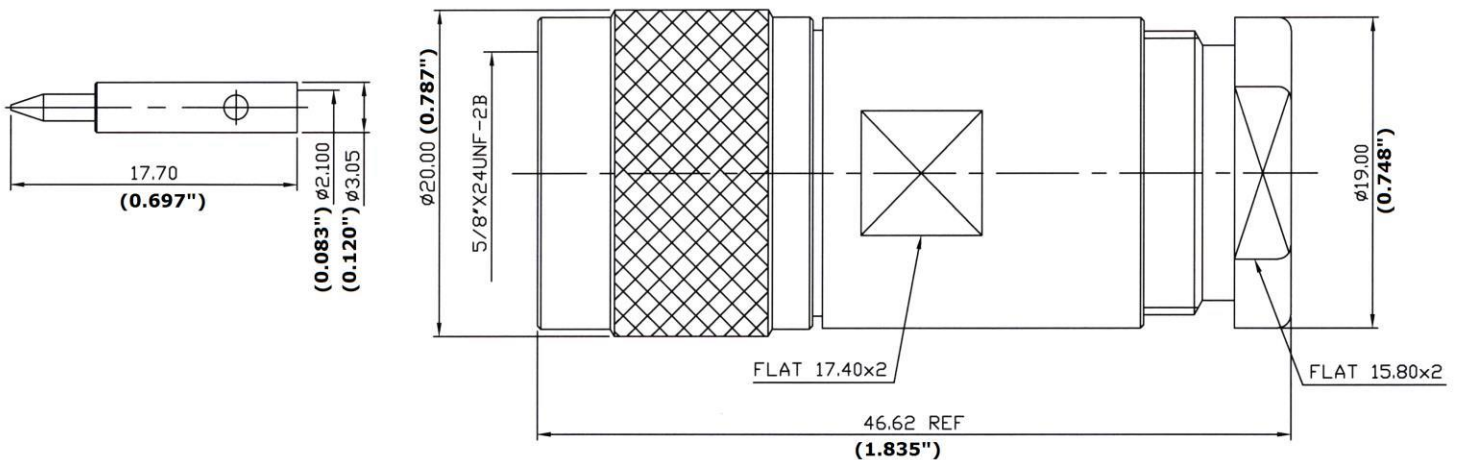

CROWN RF

Crown RF
2005A Industrial Blvd.
Rockwall, TX 75087

972-771-4711
972-771-9499 (fax)
800-225-3429 (toll free)

E-Mail: sales@crownerf.com

Website: www.crownerf.com

Crown P/N: CRN-1000

Description: N (Male) Straight Clamp/Solder
1/4" Superflex (FSJ1-50A)

Body: Nickel / Brass

Insulation: Teflon

Contact: Gold / Beryllium Copper

Stripping Information:

All Measurements are in

(Inches)
Millimeters