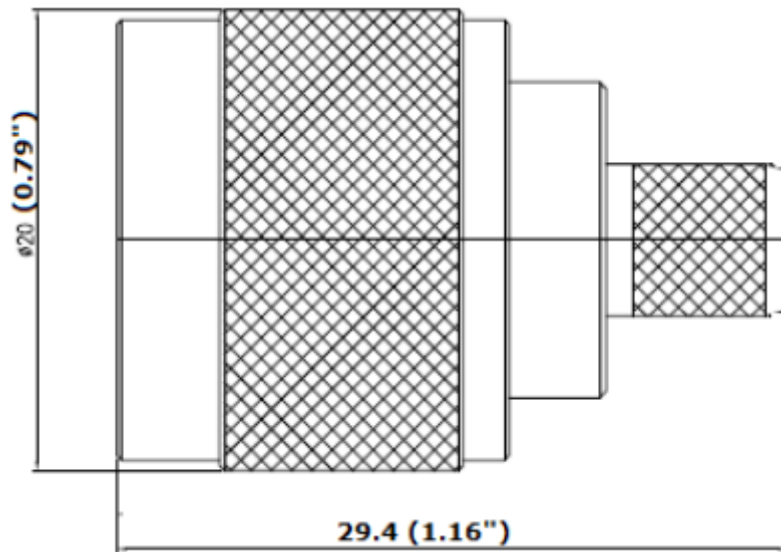

## Crown P/N: CRN - 1100

**Description:** N (Male) Crimp LMR-195, RG-58, 142

**Body:** Nickel / Brass

**Insulation:** Teflon

**Contact:** Gold / BeCu (.068 pin / .213 sleeve)

**\*\* ROHS COMPLIANT \*\***

### Stripping Information:

All Measurements are in

(Inches)  
Millimeters