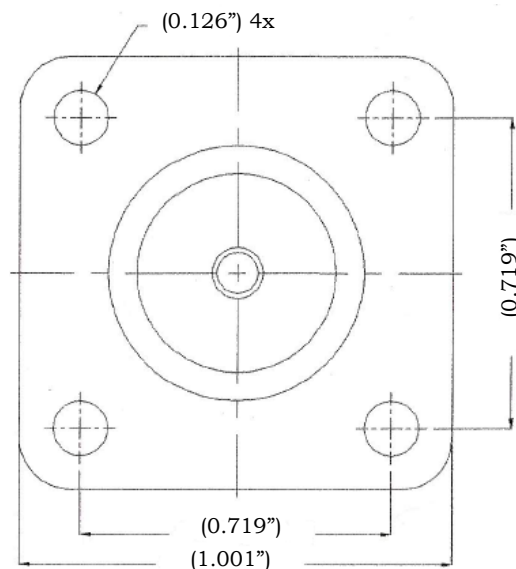

CROWN RF

Crown RF
2005A Industrial Blvd.
Rockwall, TX 75087

972-771-4711
972-771-9499 (fax)
800-225-3429 (toll free)

E-Mail: sales@crownerf.com

Website: www.crownerf.com

Crown P/N: CRN-1155

Description: N (Male) Panel Mt. Receptacle

Body: Nickel / Brass

Insulation: Teflon

Contact: Gold / Brass **50 ohm**

Similar to Amphenol #172118

** ROHS COMPLIANT **

Pricing*

1-9	$6.85
10-24	6.34
25-49	Send RFQ
50-	* -
100+	* -

* Prices subject to change without notice.

Contact sales@crownerf.com f/current pricing and availability

Related Items

[CRN-1315](#)

CRT-3803WB

[CRB-2726](#)