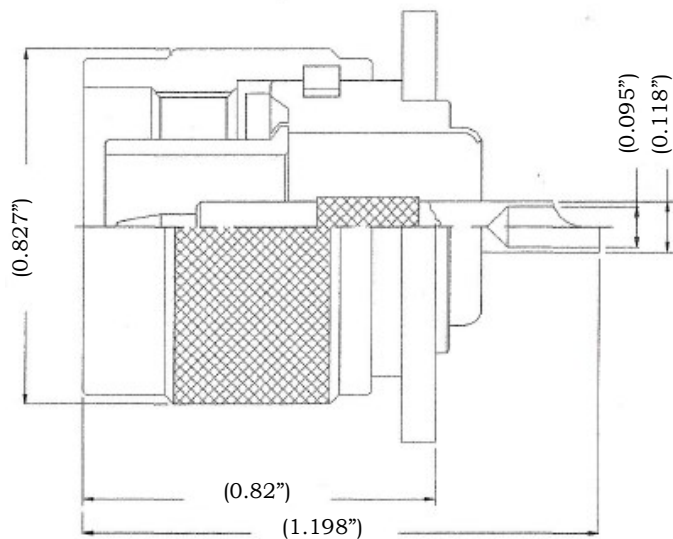

CROWN RF

Crown RF
2005A Industrial Blvd.
Rockwall, TX 75087

972-771-4711
972-771-9499 (fax)
800-225-3429 (toll free)

E-Mail: sales@crownerf.com

Website: www.crownerf.com

Crown P/N: CRN-1155

Description: N (Male) Panel Mt. Receptacle

Body: Nickel / Brass

Insulation: Teflon

Contact: Gold / Brass **50 ohm**

Similar to Amphenol #172118

** ROHS COMPLIANT **

Pricing*

1-9	$6.85
10-24	6.34
25-49	Send RFQ
50-	* -
100+	* -

* Prices subject to change without notice.

Contact sales@crownerf.com f/current pricing and availability

Related Items

[CRN-1315](#)

CRT-3803WB

[CRB-2726](#)