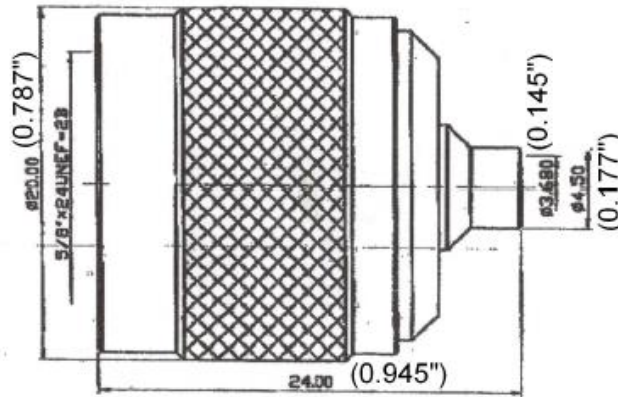

CROWN RF

Crown RF
2005A Industrial Blvd.
Rockwall, TX 75087

972-771-4711
972-771-9499 (fax)
800-225-3429 (toll free)

E-Mail: sales@crownerf.com

Website: www.crownerf.com

Crown P/N: CRN-1200

Description: N (M) Plug for Semi Rigid .141 (RG-402)

Body: Nickel / Brass

Insulation: Teflon

Contact: Gold / Beryllium Copper

All Measurements are in:

Millimeters (Inches)