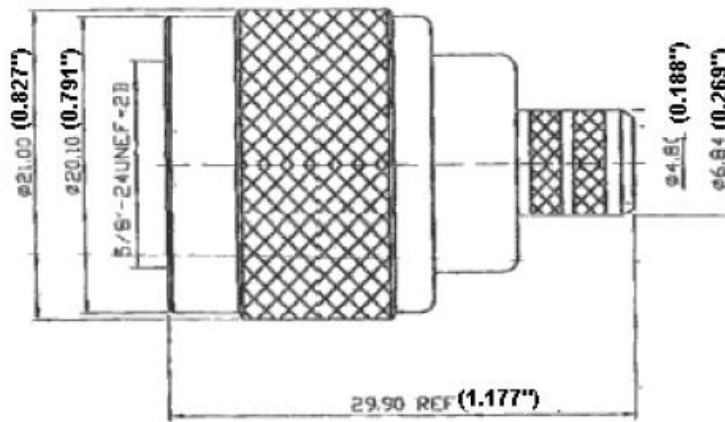

CROWN RF

Crown RF
2005A Industrial Blvd.
Rockwall, TX 75087

972-771-4711
972-771-9499 (fax)
800-225-3429 (toll free)

E-Mail: sales@crownerf.com

Website: www.crownerf.com

Crown P/N: CRN-1206

Description: N (Male) Crimp (50 Ohm Pin)
RG-6 (Belden 9248)

Body: Nickel / Brass

Insulation: Teflon

Contact: Gold / Brass

***** ROHS COMPLIANT *****

Stripping Information:

All Measurements are in

(Inches)
Millimeters