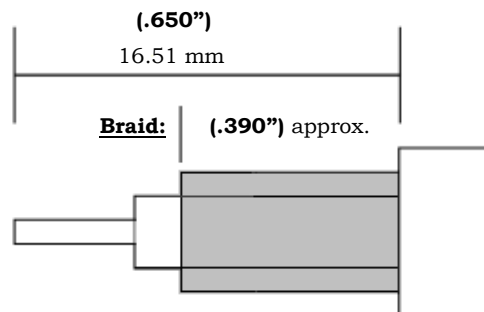

## Crown P/N: CRN-1275

**Description:** N (Male) Crimp RG-6/U **75 OHM**  
**BELDEN-1694 or = / Crimp Sleeve (.324)**

**Body:** Nickel / Brass

**Insulation:** Teflon

**Contact:** Gold / BeCu -- Solder or Crimp pin (.068)

**\*\* ROHS COMPLIANT \*\***

**Stripping Information:**  
**All Dimensions are Approx.**

	<b><u>Center Cond.</u></b>	<b><u>Dielectric:</u></b>
	(.170")	(.480") approx.
	4.318 mm	12.192 mm