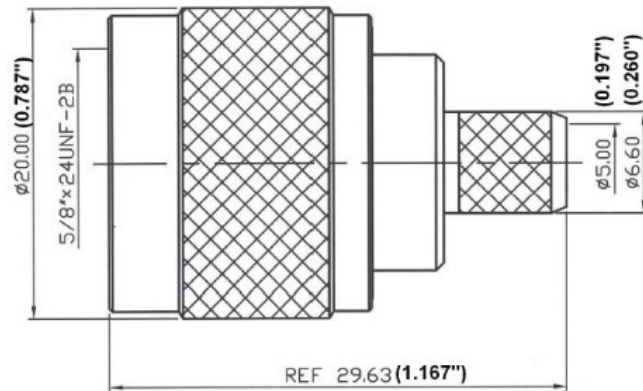

## Crown P/N: CRN-1275

**Description:** N (Male) Crimp RG-6/U **75 OHM**  
**BELDEN-1694 or = / Crimp Sleeve (.324)**

**Body:** Nickel / Brass

**Insulation:** Teflon

**Contact:** Gold / BeCu -- Solder or Crimp pin (.068)

**\*\* ROHS COMPLIANT \*\***

**Stripping Information:**  
**All Dimensions are Approx.**

	<b><u>Center Cond.</u></b>	<b><u>Dielectric:</u></b>
	(.170")	(.480") approx.
	4.318 mm	12.192 mm