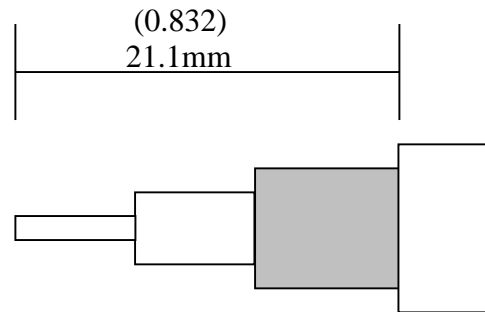

Body: White Bronze / Brass

Insulation: Teflon

Contact: Gold / Brass

Stripping Information:

All Measurements are in

(Inches)
Millimeters

(0.237)	(0.268)	(0.327)
6.0mm	6.8mm	8.3mm