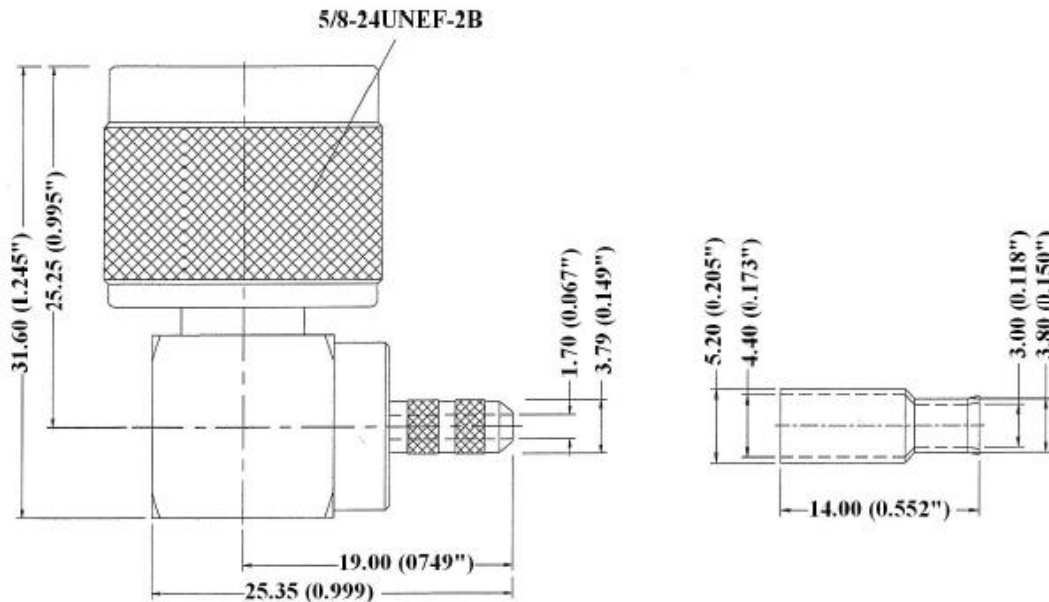

CROWN RF

Crown RF
2005A Industrial Blvd.
Rockwall, TX 75087

972-771-4711
972-771-9499 (fax)
800-225-3429 (toll free)

E-Mail: sales@crownerf.com

Website: www.crownerf.com

Crown P/N: CRN-1316

Description: N (Male) Crimp Rt. Angle RG-316

Body: White Bronze / Brass

Insulation: Teflon

Contact: Gold / Brass

Stripping Information:

All Measurements are in

(Inches)
Millimeters

(0.237)	(0.268)	(0.327)
6.0mm	6.8mm	8.3mm