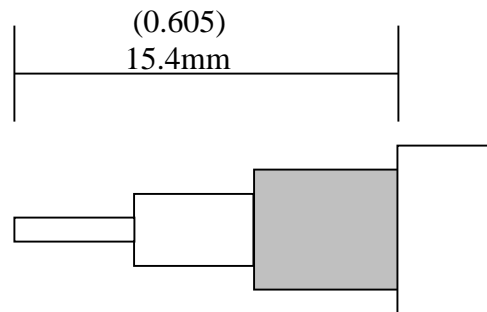

Body: Nickel / Brass

Insulation: Teflon

Contact: Gold / Brass

*** ROHS COMPLIANT ***

Stripping Information:

All Measurements are in

(Inches)
Millimeters

(0.150)	(0.130)	(0.325)
3.8mm	3.3mm	8.3mm