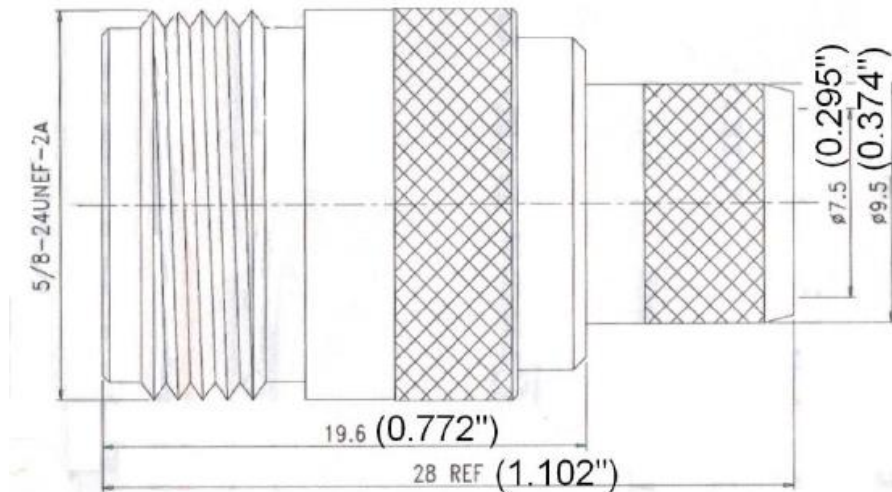

CROWN RF

Crown RF
2005A Industrial Blvd.
Rockwall, TX 75087

972-771-4711
972-771-9499 (fax)
800-225-3429 (toll free)

E-Mail: sales@crownerf.com

Website: www.crownerf.com

Crown P/N: CRN-1425

Description: N (Female) Crimp RG-213

Body: Nickel / Brass

Insulation: Teflon

Contact: Gold / Brass

*** ROHS COMPLIANT ***

Stripping Information:

All Measurements are in

(Inches)
Millimeters

(0.150)	(0.130)	(0.325)
3.8mm	3.3mm	8.3mm