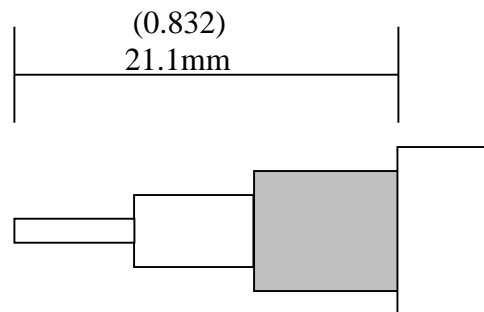

Body: Nickel / Brass

Insulation: Teflon

Contact: Gold / Brass

*** ROHS COMPLIANT ***

Stripping Information:

All Measurements are in

(Inches)
Millimeters

(0.237)	(0.268)	(0.327)
6.0mm	6.8mm	8.3mm