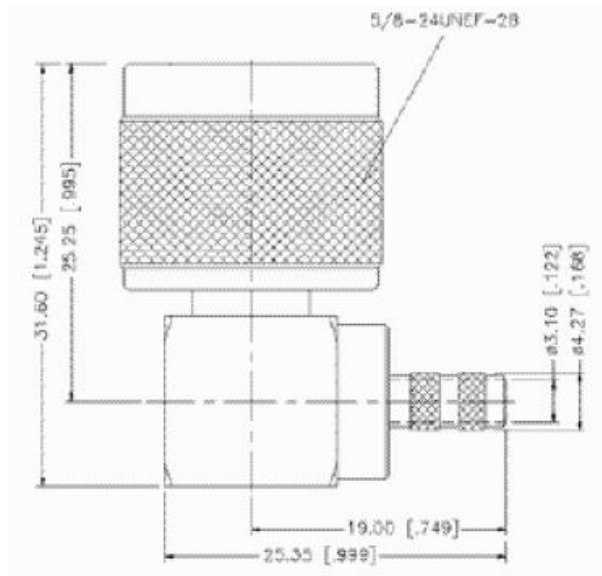

CROWN RF

Crown RF
2005A Industrial Blvd.
Rockwall, TX 75087

972-771-4711
972-771-9499 (fax)
800-225-3429 (toll free)

E-Mail: sales@crownerf.com

Website: www.crownerf.com

Crown P/N: CRN-1503

Description: N (Male) Rt. Angle RG-58, 142

Body: Nickel / Brass

Insulation: Teflon

Contact: Gold / Brass

*** ROHS COMPLIANT ***

Stripping Information:

All Measurements are in

(Inches)
Millimeters

(0.237)	(0.268)	(0.327)
6.0mm	6.8mm	8.3mm