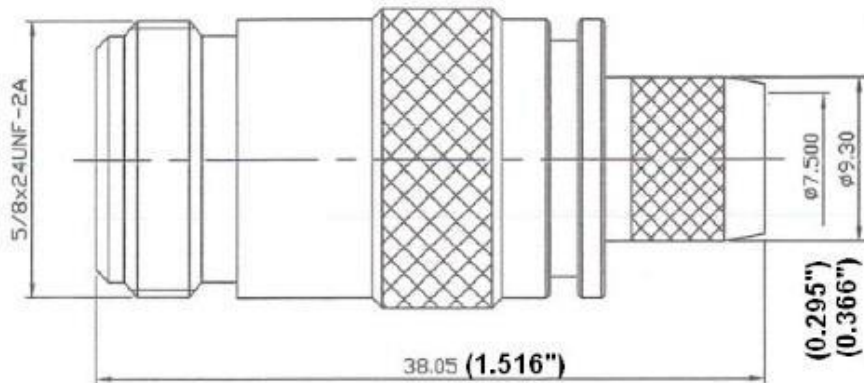

Description: N (Female) Crimp LMR-400, SW-400

**** This 2-pc. Quick-Connect design contains a pin secured in the connector.**

Body: Nickel / Brass

Insulation: Teflon

Contact: Gold / Nickel / Brass

Stripping Information:

All Measurements are in inches.