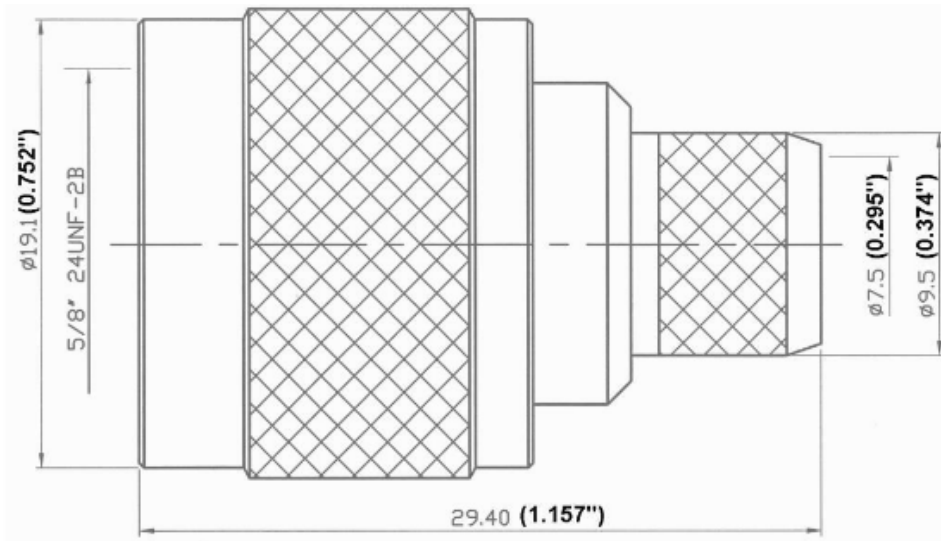

CROWN RF

Crown RF
2005A Industrial Blvd.
Rockwall, TX 75087

972-771-4711
972-771-9499 (fax)
800-225-3429 (toll free)

E-Mail: sales@crownerf.com

Website: www.crownerf.com

Crown P/N: CRN-1611

Description: N (Male) Crimp Belden 7731A (RG-11)

Body: Nickel / Brass

Insulation: Teflon

Contact: Gold / BeCu (.068 pin / .429 sleeve)

Stripping Information:

All Measurements are in

(Inches)
Millimeters

(0.200)	(0.130)	(0.325)
5.1mm	3.3mm	8.3mm