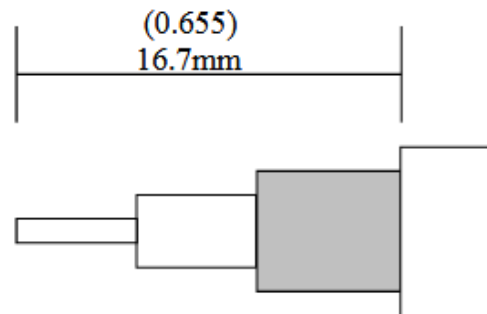

Body: Nickel / Brass

Insulation: Teflon

Contact: Gold / BeCu (.068 pin / .429 sleeve)

Stripping Information:

All Measurements are in

(Inches)
Millimeters

(0.200)	(0.130)	(0.325)
5.1mm	3.3mm	8.3mm