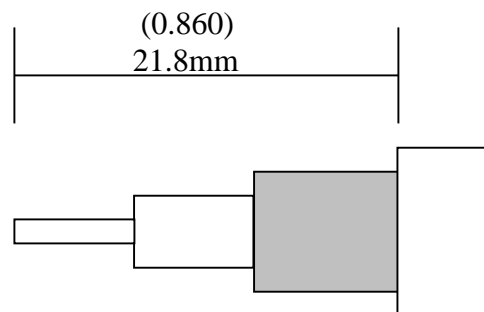

CROWN RF

Crown RF
2005A Industrial Blvd.
Rockwall, TX 75087

972-771-4711
972-771-9499 (fax)
800-225-3429 (toll free)

E-Mail: sales@crownerf.com

Website: www.crownerf.com

Crown P/N: CRN-1630

Description: N (Female) Bulkhead
LMR-400, SW-400, 9913, 9914

Body: Nickel / Brass

Insulation: Teflon

Contact: Gold / Beryllium Copper

Stripping Information:

All Measurements are in

(Inches)
Millimeters

(0.200)	(0.160)	(0.500)
5.1mm	4.1mm	12.7mm