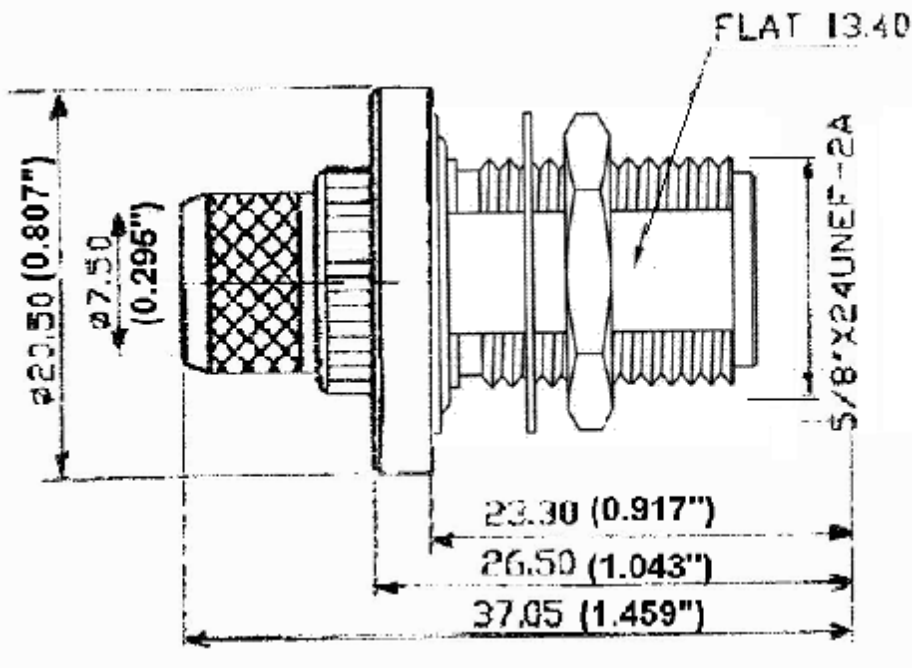

CROWN RF

Crown RF
2005A Industrial Blvd.
Rockwall, TX 75087

972-771-4711
972-771-9499 (fax)
800-225-3429 (toll free)

E-Mail: sales@crownerf.com

Website: www.crownerf.com

Crown P/N: CRN-1630

Description: N (Female) Bulkhead
LMR-400, SW-400, 9913, 9914

Body: Nickel / Brass

Insulation: Teflon

Contact: Gold / Beryllium Copper

Stripping Information:

All Measurements are in

(Inches)
Millimeters

(0.200)	(0.160)	(0.500)
5.1mm	4.1mm	12.7mm