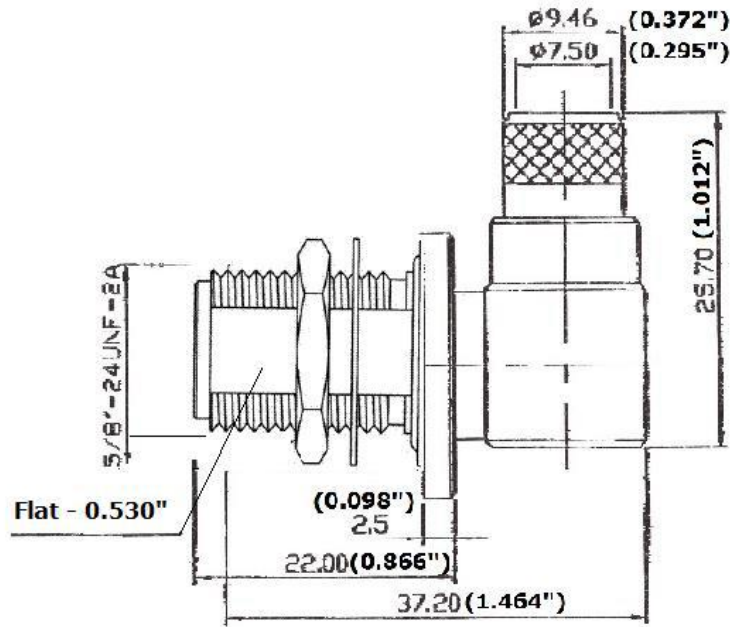

CROWN RF

Crown RF
2005A Industrial Blvd.
Rockwall, TX 75087

972-771-4711
972-771-9499 (fax)
800-225-3429 (toll free)

E-Mail: sales@crownerf.com

Website: www.crownerf.com

Crown P/N: CRN-1635

Description: N (Female) Rt. Angle Bulkhead
LMR-400, SW-400, 9913, 9914

Body: Nickel / Brass

Insulation: Teflon

Contact: Gold / Brass

Stripping Information:

All Measurements are in

(Inches)
Millimeters

(0.440)	(0.160)	(0.320)
11.2mm	4.1mm	8.1mm