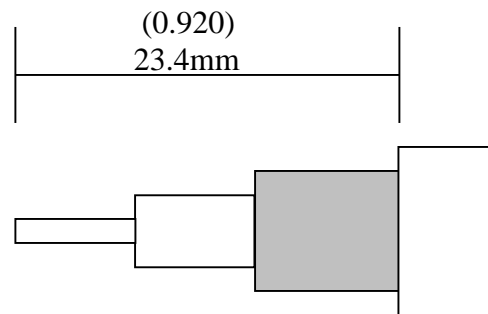

Body: Nickel / Brass

Insulation: Teflon

Contact: Gold / Brass

Stripping Information:

All Measurements are in

(Inches)
Millimeters

(0.440)	(0.160)	(0.320)
11.2mm	4.1mm	8.1mm