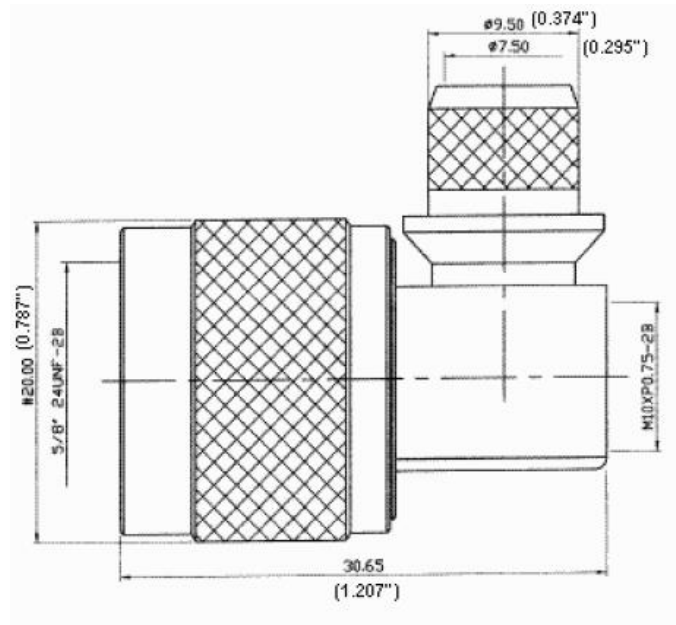

CROWN RF

Crown RF
2005A Industrial Blvd.
Rockwall, TX 75087

972-771-4711
972-771-9499 (fax)
800-225-3429 (toll free)

E-Mail: sales@crownerf.com

Website: www.crownerf.com

Crown P/N: CRN-1690

Description: N (Male) Rt. Angle Crimp
LMR-400, SW-400, 9913, 9914

Body: Nickel / Brass

Insulation: Teflon

Contact: Gold / Brass

***** ROHS COMPLIANT *****

Stripping Information:

All Measurements are in

(Inches)
Millimeters

(0.350)	(0.160)	(0.320)
8.9mm	4.1mm	8.1mm