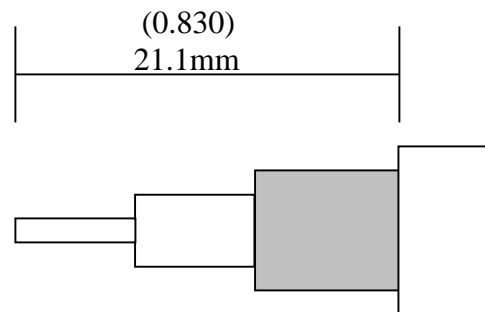

Body: Nickel / Brass

Insulation: Teflon

Contact: Gold / Brass

***** ROHS COMPLIANT *****

Stripping Information:

All Measurements are in

(Inches)
Millimeters

(0.350)	(0.160)	(0.320)
8.9mm	4.1mm	8.1mm