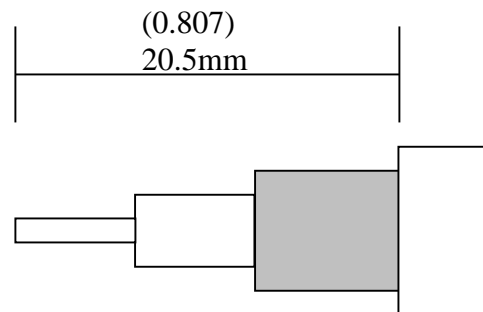

Body: Nickel / Brass

Insulation: Teflon

Contact: Gold / Brass

Stripping Information:

All Measurements are in

(Inches)
Millimeters

(0.189)	(0.126)	(0.492)
4.8mm	3.2mm	12.5mm