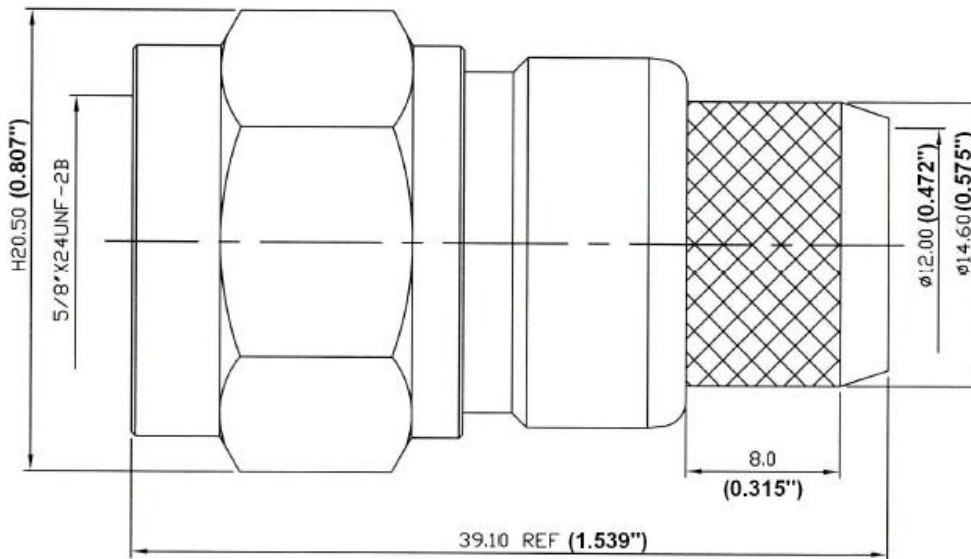

CROWN RF

Crown RF
2005A Industrial Blvd.
Rockwall, TX 75087

972-771-4711
972-771-9499 (fax)
800-225-3429 (toll free)

E-Mail: sales@crownerf.com

Website: www.crownerf.com

Crown P/N: CRN-2600

Description: N (Male) Crimp LMR-600

Body: Nickel / Brass

Insulation: Teflon

Contact: Gold / Brass

Stripping Information:

All Measurements are in

(Inches)
Millimeters

(0.189)	(0.126)	(0.492)
4.8mm	3.2mm	12.5mm