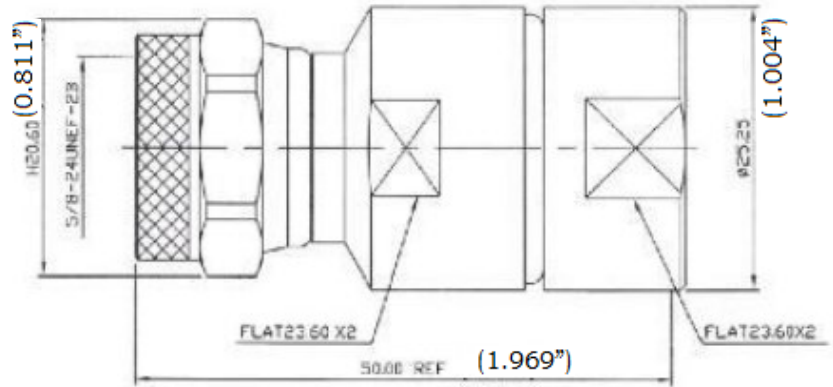

## Solderless – EZ-Style

**Crown P/N: CRN - 2610QC**

**Description:** N (Male) 'Hex / Knurled' Clamp LMR-600

**\*\* This 2-pc. Quick-Connect design contains a pin secured in the connector.**

**Body:** Tri-Metal (White Bronze) / Brass

### Stripping Information:

All Measurements are in

(Inches)  
Millimeters

(0.268) | (0.374)  
6.8mm | 9.5mm