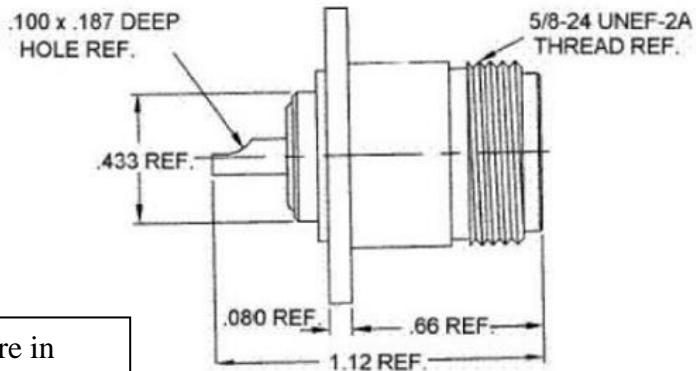

Body: Nickel / Brass

Insulation: Teflon

Contact: Gold / BeCu

*** ROHS COMPLIANT ***

Pricing*

| | |
|-------|--------------------------|
| 1-9 | \$8.92 |
| 10-24 | \$8.15 |
| 25-49 | \$7.45 |
| 50- | Send RFQ |
| 100+ | * |

* Prices subject to change without notice.

Contact sales@crownerf.com for current pricing and availability.

* Dimensions are in millimeters (inches)

| | |
|----|------|
| A. | .64 |
| B. | .72 |
| C. | .125 |