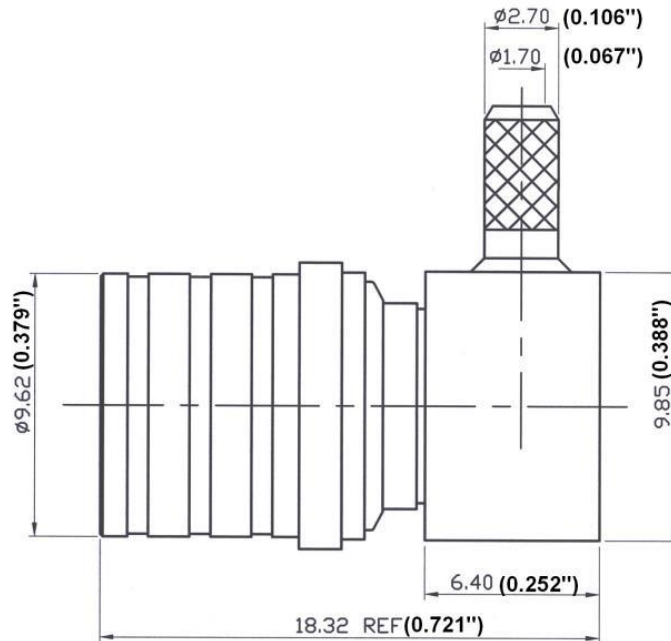

CROWN RF

Crown RF
2005A Industrial Blvd.
Rockwall, TX 75087

972-771-4711
972-771-9499 (fax)
800-225-3429 (toll free)

E-Mail: sales@crownerf.com

Website: www.crownerf.com

Crown P/N: CRQ-1000

Description: QMA (Male) Rt. Angle (Crimp / Solder)
RG-174, 316

Body: Nickel / Phosphor Bronze

Insulation: Teflon

Contact: Gold / Beryllium Copper

Stripping Information:

All Measurements are in

(Inches)
Millimeters