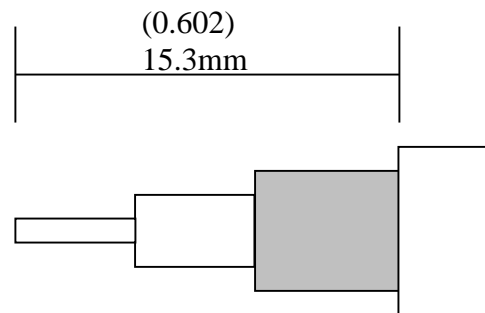

Body: Nickel / Brass

Insulation: Teflon

Contact: Gold / Beryllium Copper

Stripping Information:

All Measurements are in

(Inches)
Millimeters

(0.110)	(0.295)	(0.197)
2.8mm	7.5mm	5.0mm