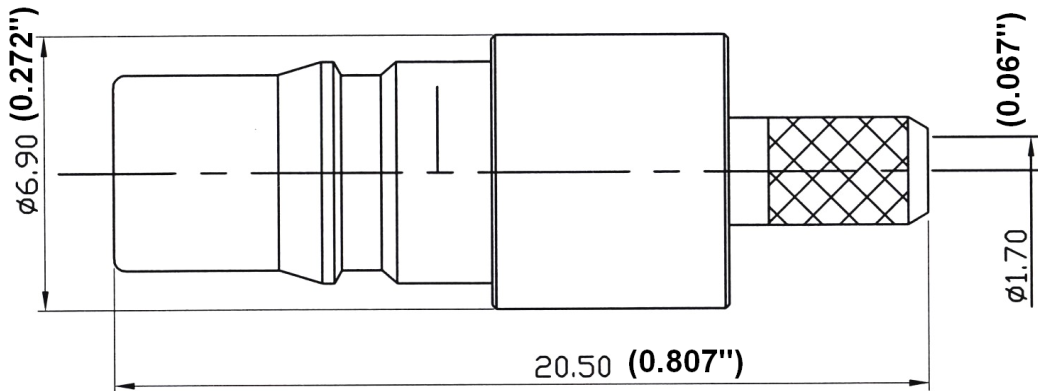

CROWN RF

Crown RF
2005A Industrial Blvd.
Rockwall, TX 75087

972-771-4711
972-771-9499 (fax)
800-225-3429 (toll free)

E-Mail: sales@crownerf.com

Website: www.crownerf.com

Crown P/N: CRQ-1025

Description: QMA (Female) Crimp RG-174, 316

Body: Nickel / Brass

Insulation: Teflon

Contact: Gold / Beryllium Copper

Stripping Information:

All Measurements are in

(Inches)
Millimeters

(0.110)	(0.295)	(0.197)
2.8mm	7.5mm	5.0mm