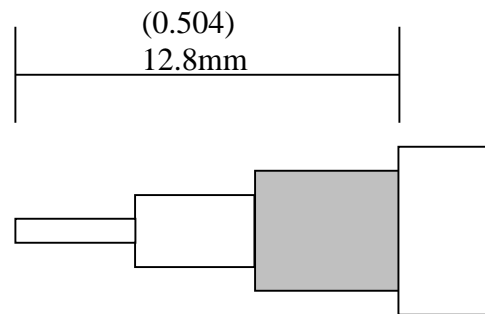

Body: Tri-Metal (White Bronze) / Brass

Insulation: Teflon

Contact: Gold / Beryllium Copper

Stripping Information:

All Measurements are in

(Inches)
Millimeters

(0.110)	(0.150)	(0.276)
2.8mm	3.8mm	7.0mm