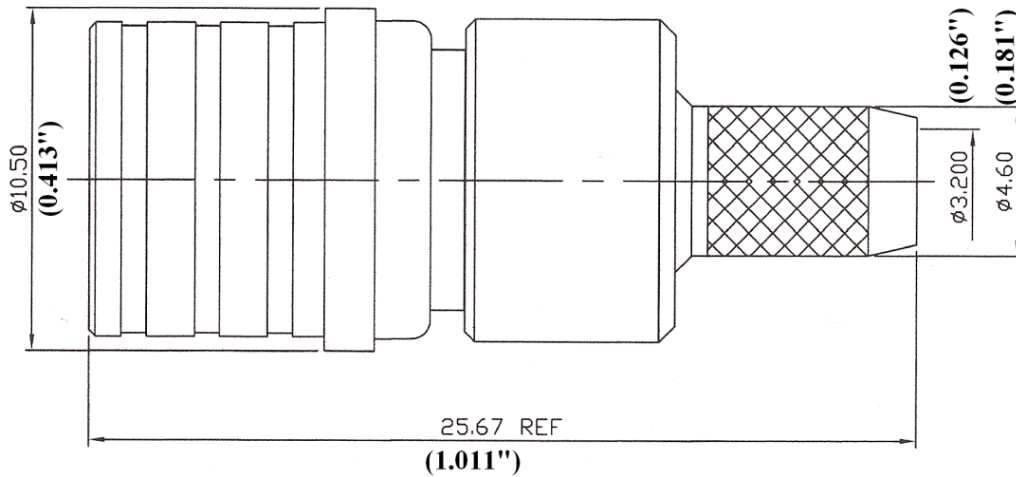

CROWN RF

Crown RF
2005A Industrial Blvd.
Rockwall, TX 75087

972-771-4711
972-771-9499 (fax)
800-225-3429 (toll free)

E-Mail: sales@crownerf.com

Website: www.crownerf.com

Crown P/N: CRQ-1100

Description: QMA (Male) Straight LMR-195, RG-58

Body: Tri-Metal (White Bronze) / Brass

Insulation: Teflon

Contact: Gold / Beryllium Copper

Stripping Information:

All Measurements are in

(Inches)
Millimeters

(0.110)	(0.150)	(0.276)
2.8mm	3.8mm	7.0mm