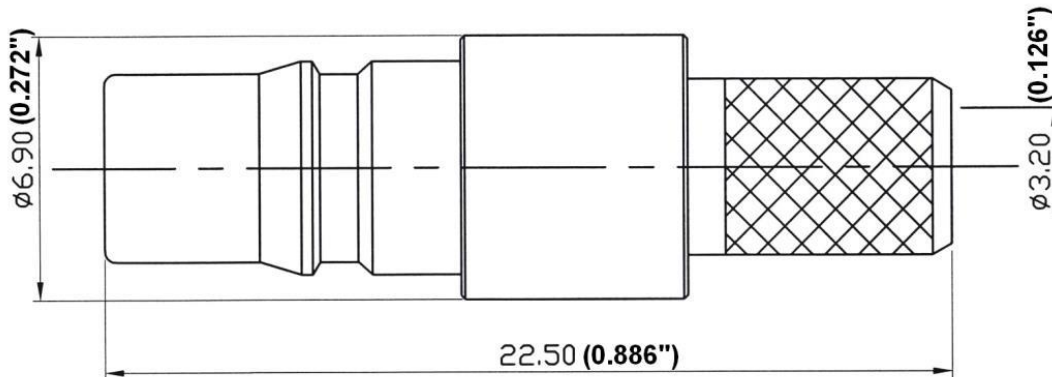

CROWN RF

Crown RF
2005A Industrial Blvd.
Rockwall, TX 75087

972-771-4711
972-771-9499 (fax)
800-225-3429 (toll free)

E-Mail: sales@crownerf.com

Website: www.crownerf.com

Crown P/N: CRQ-1102

Description: QMA (Female) Straight RG-58, 142

Body: Nickel / Brass

Insulation: Teflon

Contact: Gold / Beryllium Copper

Stripping Information:

All Measurements are in

(Inches)
Millimeters