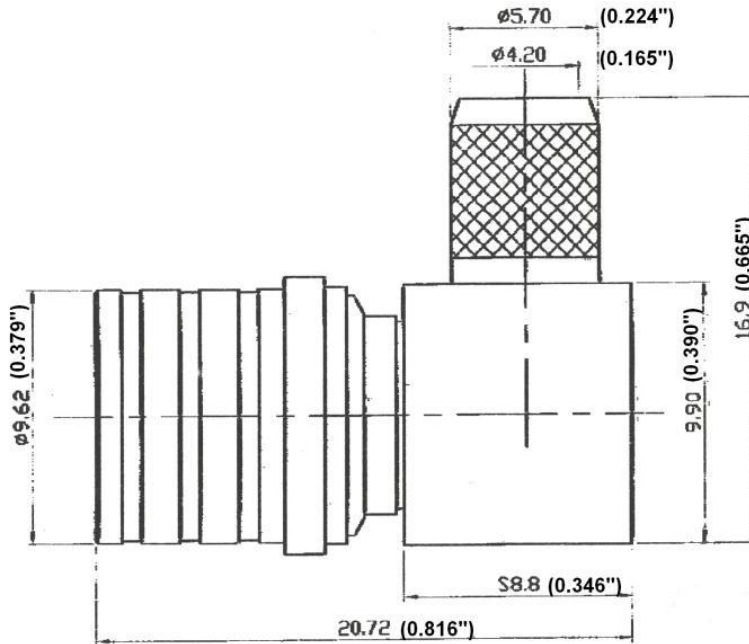

CROWN RF

Crown RF
2005A Industrial Blvd.
Rockwall, TX 75087

972-771-4711
972-771-9499 (fax)
800-225-3429 (toll free)

E-Mail: sales@crownerf.com

Website: www.crownerf.com

Crown P/N: CRQ-1240

Description: QMA (Male) Rt. Angle (Crimp / Solder)
LMR-240, SW-240

Body: Nickel / Brass

Insulation: Teflon

Contact: Gold / Beryllium Copper

Stripping Information:

All Measurements are in

(Inches)
Millimeters