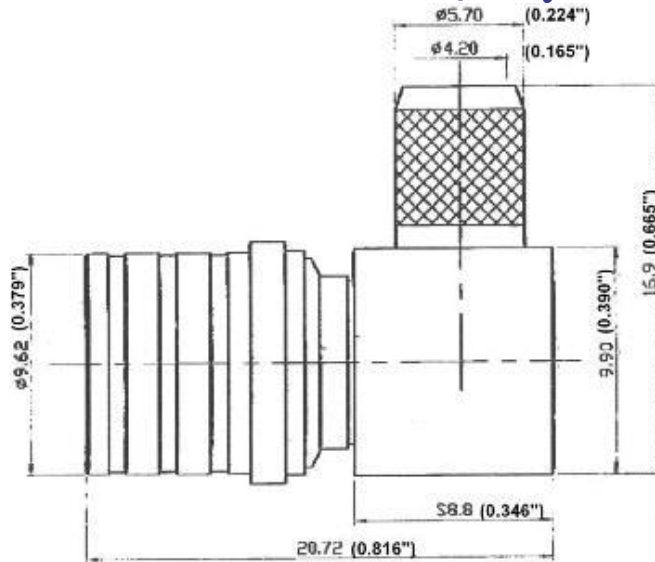

Description: QMA (Male) Rt. Angle Crimp LMR-240

**** This 2-pc. Quick-Connect design contains a pin Secured in the connector.**

Body: Nickel / Brass

Insulation: Teflon

Contact: Gold / Beryllium Copper

Stripping Information:

All Measurements are in inches.