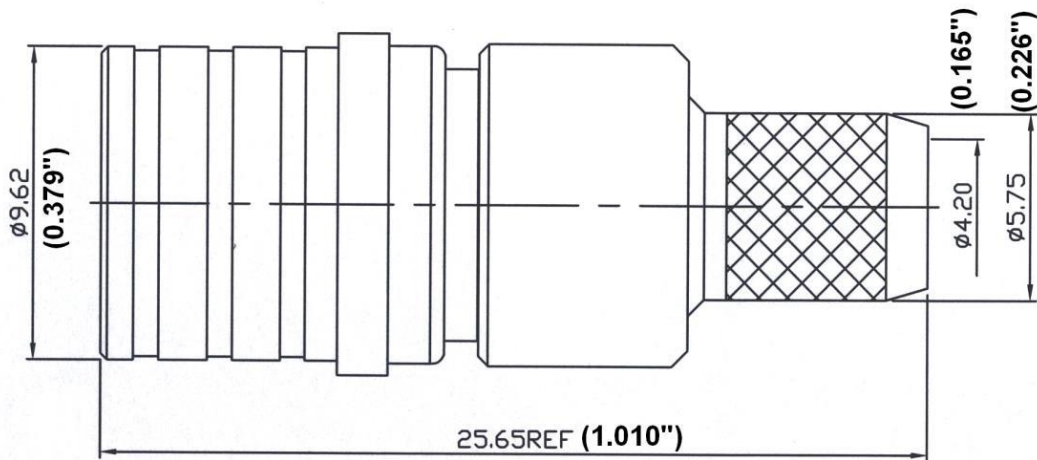

CROWN RF

Crown RF
2005A Industrial Blvd.
Rockwall, TX 75087

972-771-4711
972-771-9499 (fax)
800-225-3429 (toll free)

E-Mail: sales@crownerf.com

Website: www.crownerf.com

Crown P/N: CRQ-1242

Description: QMA (Male) Crimp LMR-240

Body: Nickel / Phosphor Bronze

Insulation: Teflon

Contact: Gold / Beryllium Copper

Stripping Information:

All Measurements are in

(Inches)
Millimeters

(0.130)	(0.189)	(0.315)
3.3mm	4.8mm	8.0mm