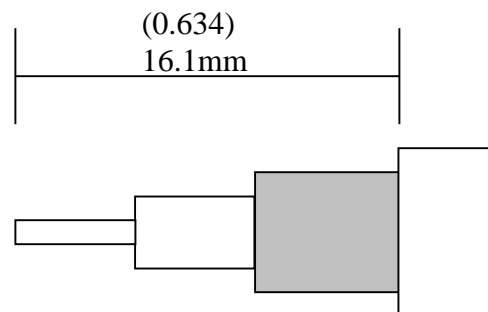

Body: Nickel / Phosphor Bronze

Insulation: Teflon

Contact: Gold / Beryllium Copper

Stripping Information:

All Measurements are in

(Inches)
Millimeters

(0.130)	(0.189)	(0.315)
3.3mm	4.8mm	8.0mm