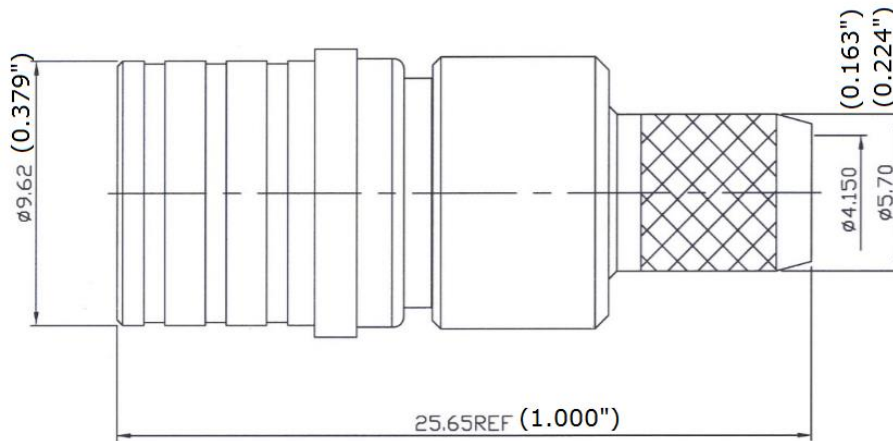

Description: QMA (Male) Crimp LMR-240

**** This 2-pc. Quick-Connect design contains a pin secured in the connector.**

Body: White Bronze (Tri Metal) / Phosphor Copper

Insulation: Teflon

Contact: White Bronze (Tri Metal) / Beryllium Copper

Stripping Information:

All Measurements are in inches