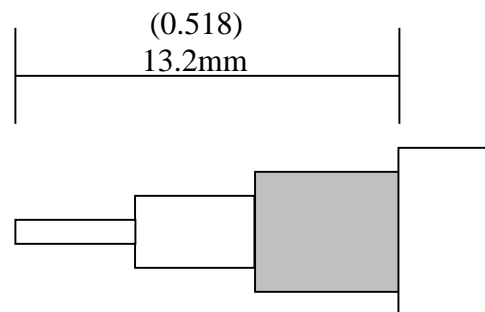

Body: Gold / Brass

Insulation: Teflon

Contact: Gold / Beryllium Copper

Stripping Information:

All Measurements are in

(Inches)
Millimeters

(0.047)	(0.173)	(0.297)
1.2mm	4.4mm	7.6mm