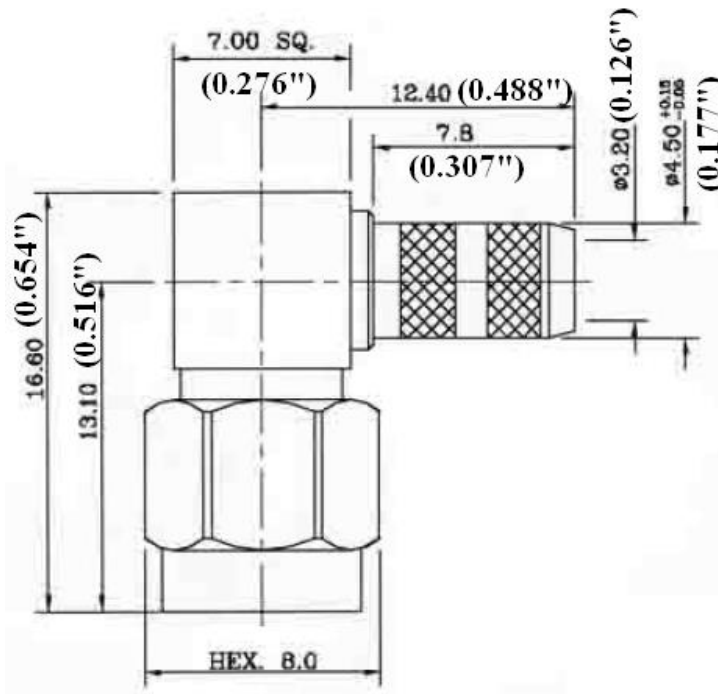

CROWN RF

Crown RF
2005A Industrial Blvd.
Rockwall, TX 75087

972-771-4711
972-771-9499 (fax)
800-225-3429 (toll free)

E-Mail: sales@crownerf.com

Website: www.crownerf.com

Crown P/N: CRS-6101

Description: SMA (Male) Rt. Angle Crimp RG-58

Body: Gold / Brass

Insulation: Teflon

Contact: Gold / Beryllium Copper

Stripping Information:

All Measurements are in

(Inches)
Millimeters

(0.047)	(0.173)	(0.297)
1.2mm	4.4mm	7.6mm