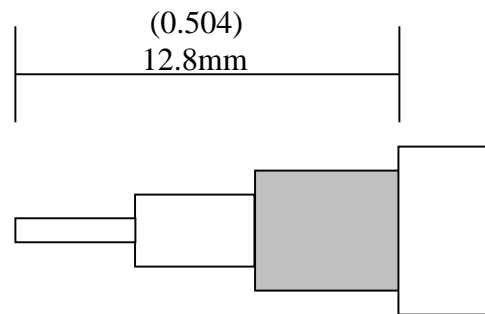

CROWN RF

Crown RF
2005A Industrial Blvd.
Rockwall, TX 75087

972-771-4711
972-771-9499 (fax)
800-225-3429 (toll free)

E-Mail: sales@crownerf.com

Website: www.crownerf.com

Crown P/N: CRS-6125

Description: SMA (Female) Crimp
RG-58, 142, LMR-195, SW-195

Body: Gold / Brass

Insulation: Teflon

Contact: Gold / Brass

Stripping Information:

All Measurements are in

(Inches)
Millimeters

(0.098) 2.5mm	(0.091) 2.3mm	(0.315) 8.0mm
--------------------	--------------------	--------------------