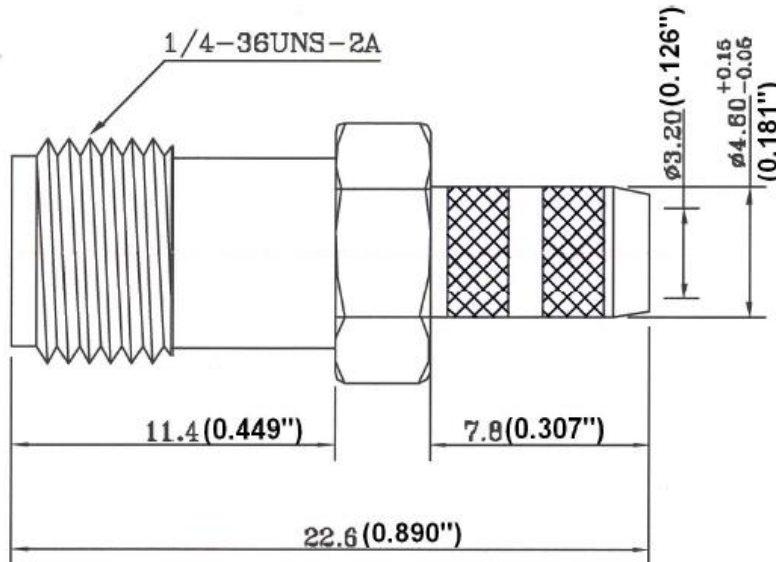

CROWN RF

Crown RF
2005A Industrial Blvd.
Rockwall, TX 75087

972-771-4711
972-771-9499 (fax)
800-225-3429 (toll free)

E-Mail: sales@crownerf.com

Website: www.crownerf.com

Crown P/N: CRS-6125

Description: SMA (Female) Crimp
RG-58, 142, LMR-195, SW-195

Body: Gold / Brass

Insulation: Teflon

Contact: Gold / Brass

Stripping Information:

All Measurements are in

(Inches)
Millimeters

(0.098) 2.5mm	(0.091) 2.3mm	(0.315) 8.0mm
--------------------	--------------------	--------------------