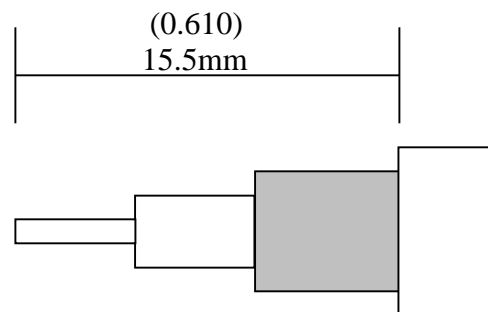

CROWN RF

Crown RF
2005A Industrial Blvd.
Rockwall, TX 75087

972-771-4711
972-771-9499 (fax)
800-225-3429 (toll free)

E-Mail: sales@crownerf.com

Website: www.crownerf.com

Crown P/N: CRS-6130

Description: SMA (Female) Bulkhead Crimp
RG-58, 142, LMR-195, SW-195
(For RG-223, use P/N CRS-6130/223)

Body: Gold / Brass

Insulation: Teflon

Contact: Gold / Beryllium Copper

Stripping Information:

All Measurements are in

(Inches)
Millimeters

(0.138)	(0.145)	(0.327)
3.5mm	3.7mm	8.3mm