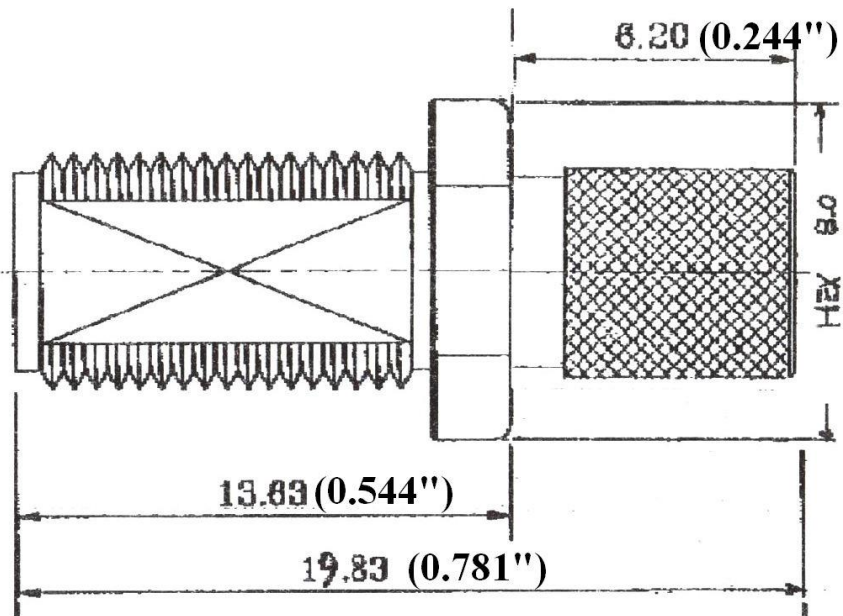

CROWN RF

Crown RF
2005A Industrial Blvd.
Rockwall, TX 75087

972-771-4711
972-771-9499 (fax)
800-225-3429 (toll free)

E-Mail: sales@crownerf.com

Website: www.crownerf.com

Crown P/N: CRS-6130

Description: SMA (Female) Bulkhead Crimp
RG-58, 142, LMR-195, SW-195
(For RG-223, use P/N CRS-6130/223)

Body: Gold / Brass

Insulation: Teflon

Contact: Gold / Beryllium Copper

Stripping Information:

All Measurements are in

(Inches)
Millimeters

(0.138)	(0.145)	(0.327)
3.5mm	3.7mm	8.3mm