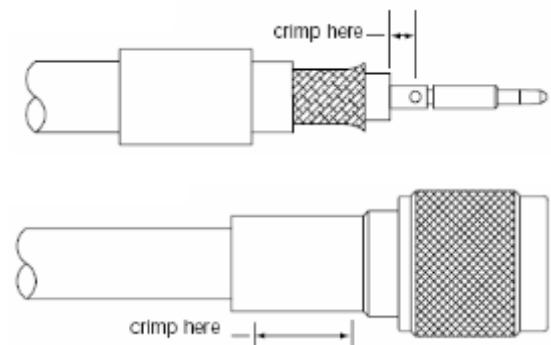

## Crown P/N: CRS-6200

**Description:** SMA (Male) Crimp Sleeve (.213)

LMR-195, RG-58, 142

**\* For RG-223:** Add /223 to part # and send RFQ to [sales@crownerf.com](mailto:sales@crownerf.com)

**Body:** Gold / Brass

**Insulation:** Teflon

**Contact:** Gold / BeCu — Solder or Crimp Pin (<.042)  
Requires Crimp die for miniature pins .042 and smaller. Can use Crown # CT-SMA/PIN

**\*\* ROHS COMPLIANT \*\***

Strip Tool — Crown # CS-LMR195  
Crimp Tool — Crown # CT-SMA/PIN