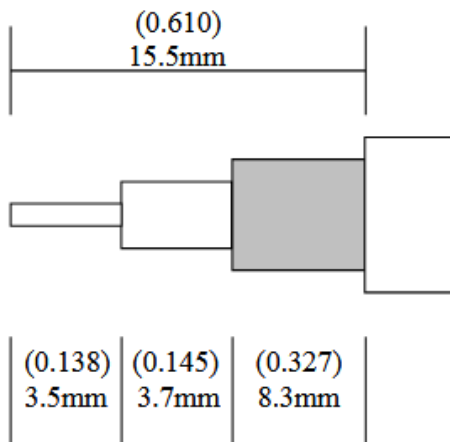

CROWN RF

Crown RF
2005A Industrial Blvd.
Rockwall, TX 75087

972-771-4711
972-771-9499 (fax)
800-225-3429 (toll free)

E-Mail: sales@crownerf.com

Website: www.crownerf.com

Crown P/N: CRS-6200

Description: SMA (Male) Crimp Sleeve (.213)

LMR-195, RG-58, 142

* For RG-223: Add /223 to part # and send RFQ to sales@crownerf.com

Body: Gold / Brass

Insulation: Teflon

Contact: Gold / BeCu — Solder or Crimp Pin (<.042)
Requires Crimp die for miniature pins .042 and smaller. Can use Crown # CT-SMA/PIN

** ROHS COMPLIANT **

Strip Tool — Crown # CS-LMR195
Crimp Tool — Crown # CT-SMA/PIN