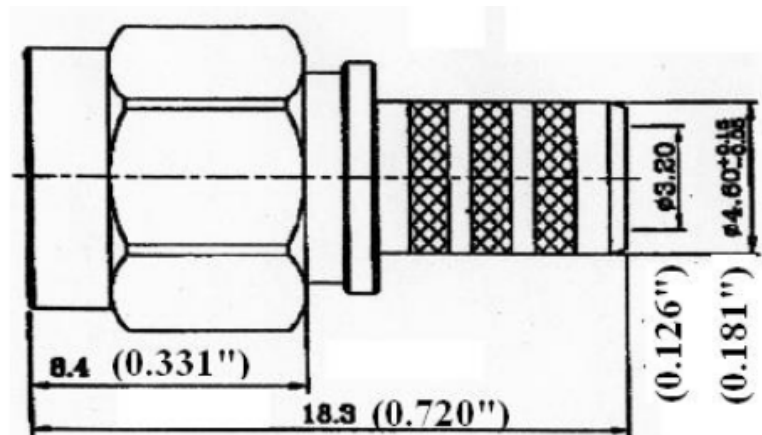

## Crown P/N: CRS-6200

**Description:** SMA (Male) Crimp Sleeve (.213)

LMR-195, RG-58, 142

**\* For RG-223:** Add /223 to part # and send RFQ to [sales@crownerf.com](mailto:sales@crownerf.com)

**Body:** Gold / Brass

**Insulation:** Teflon

**Contact:** Gold / BeCu — Solder or Crimp Pin (<.042)  
Requires Crimp die for miniature pins .042 and smaller. Can use Crown # CT-SMA/PIN

**\*\* ROHS COMPLIANT \*\***

Strip Tool — Crown # CS-LMR195  
Crimp Tool — Crown # CT-SMA/PIN