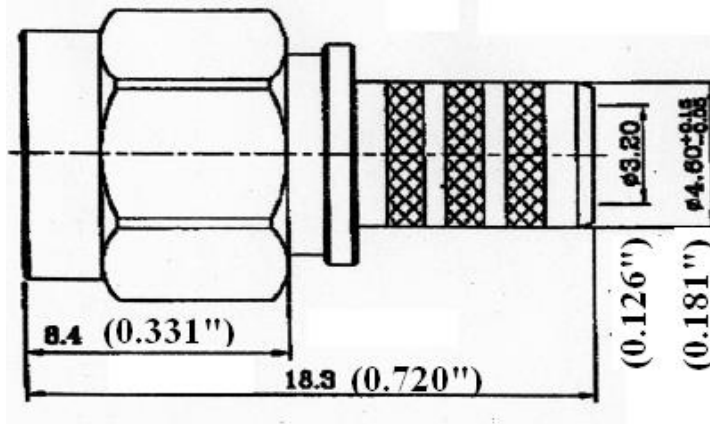

CROWN RF

Crown RF
2005A Industrial Blvd.
Rockwall, TX 75087

972-771-4711
972-771-9499 (fax)
800-225-3429 (toll free)

E-Mail: sales@crownerf.com

Website: www.crownerf.com

Crown P/N: CRS-6200RP

Description: SMA (Male) Crimp Reverse Polarity
RG-58, 142, LMR-195, SW-195

Body: Gold / Brass

Insulation: Teflon

Contact: Gold / Beryllium Copper

Stripping Information:

All Measurements are in

(Inches)
Millimeters