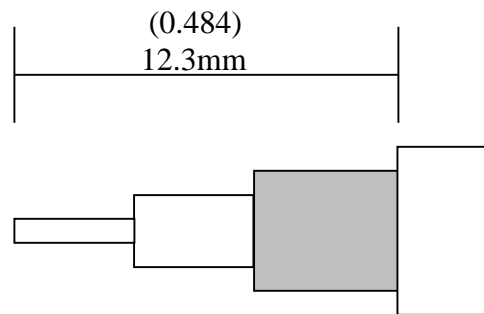

Body: Nickel / Brass

Insulation: Teflon

Contact: Gold / Brass

*** ROHS COMPLIANT ***

Stripping Information:

All Measurements are in

(Inches)
Millimeters

(0.130)	(0.059)	(0.295)
3.3mm	1.5mm	7.5mm