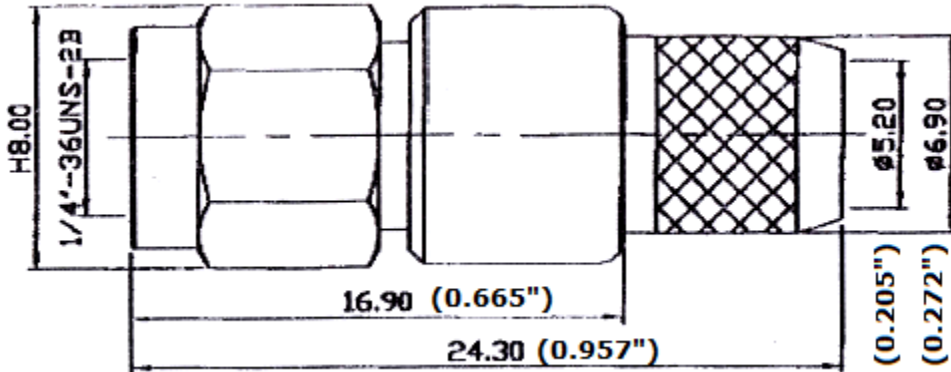

CROWN RF

Crown RF
2005A Industrial Blvd.
Rockwall, TX 75087

972-771-4711
972-771-9499 (fax)
800-225-3429 (toll free)

E-Mail: sales@crownerf.com

Website: www.crownerf.com

Crown P/N: CRS-6230

Description: SMA (Male) Crimp LMR-300

Body: Nickel / Brass

Insulation: Teflon

Contact: Gold / Brass

*** ROHS COMPLIANT ***

Stripping Information:

All Measurements are in

(Inches)
Millimeters

(0.130)	(0.059)	(0.295)
3.3mm	1.5mm	7.5mm