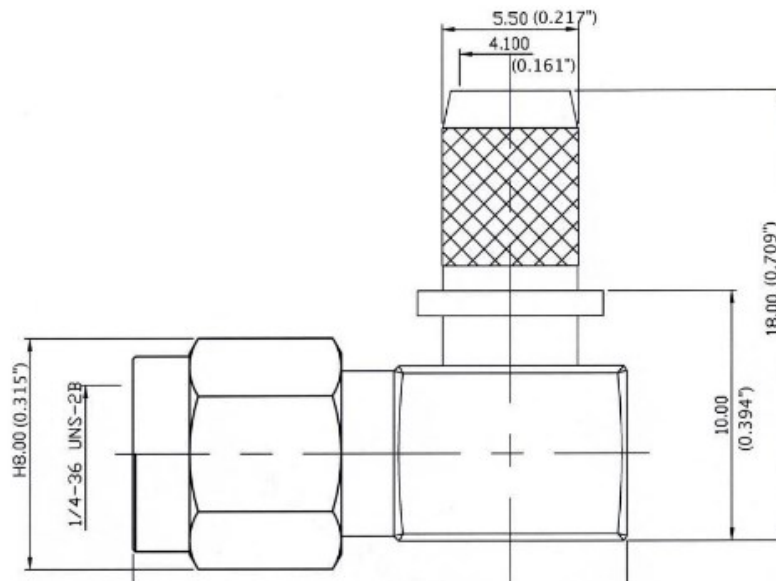

Description: SMA (Male) 'HEX' Rt. Angle LMR-240

**** This 2-pc. Quick-Connect design contains a pin Secured in the connector.**

Body: Gold / Brass

Insulation: Teflon

Contact: Gold / Beryllium Copper

Stripping Information:

All Measurements are in inches.