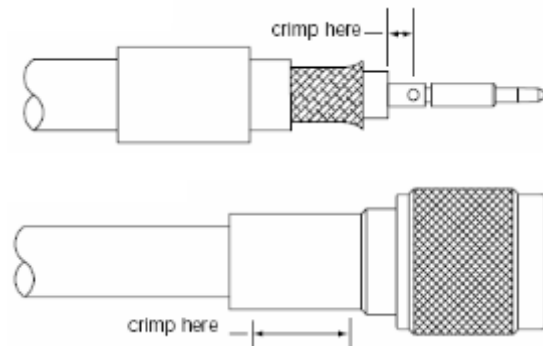

CROWN RF

Crown P/N: CRS-6340

Crown RF
2005A Industrial Blvd.
Rockwall, TX 75087

972-771-4711
972-771-9499 (fax)
800-225-3429 (toll free)

E-Mail: sales@crownerf.com

Website: www.crownerf.com

Description: SMA (Male) Crimp Sleeve (.255)
LMR-240, SW-240

Body: Gold / Brass

Insulation: Teflon

Contact: Gold / BeCu -- Solder or Crimp Pin (.068)
50 ohm

**** ROHS COMPLIANT ****

Strip Tool — Crown # CS-LMR240
Crimp Tool — Crown # CT-LMR240