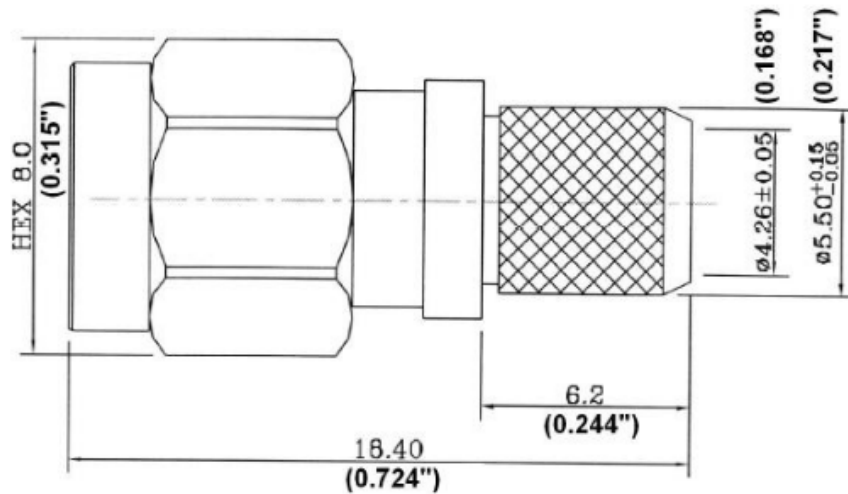

CROWN RF

Crown P/N: CRS-6340

Crown RF
2005A Industrial Blvd.
Rockwall, TX 75087

972-771-4711
972-771-9499 (fax)
800-225-3429 (toll free)

E-Mail: sales@crownerf.com

Website: www.crownerf.com

Description: SMA (Male) Crimp Sleeve (.255)
LMR-240, SW-240

Body: Gold / Brass

Insulation: Teflon

Contact: Gold / BeCu -- Solder or Crimp Pin (.068)
50 ohm

**** ROHS COMPLIANT ****

Strip Tool — Crown # CS-LMR240
Crimp Tool — Crown # CT-LMR240