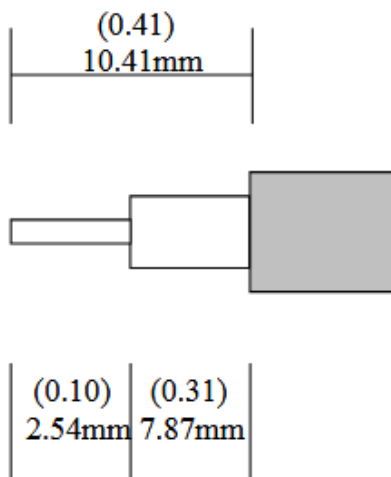

CROWN RF

Crown P/N: CRS-6340

Crown RF
2005A Industrial Blvd.
Rockwall, TX 75087

972-771-4711
972-771-9499 (fax)
800-225-3429 (toll free)

E-Mail: sales@crownerf.com

Website: www.crownerf.com

Description: SMA (Male) Crimp Sleeve (.255)
LMR-240, SW-240

Body: Gold / Brass

Insulation: Teflon

Contact: Gold / BeCu -- Solder or Crimp Pin (.068)
50 ohm

**** ROHS COMPLIANT ****

Strip Tool — Crown # CS-LMR240
Crimp Tool — Crown # CT-LMR240