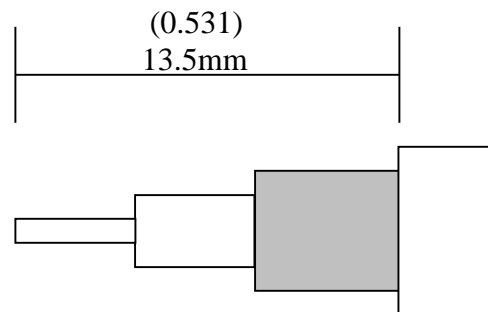

## Crown P/N: CRS-6340RP

**Description:** SMA (Male) Crimp  
Reverse Polarity LMR-240

**Body:** Gold / Brass

**Insulation:** Teflon

**Contact:** Gold / Beryllium Copper

### Stripping Information:

All Measurements are in

(Inches)  
Millimeters

(0.138)	(0.118)	(0.276)
3.5mm	3.0mm	7.0mm