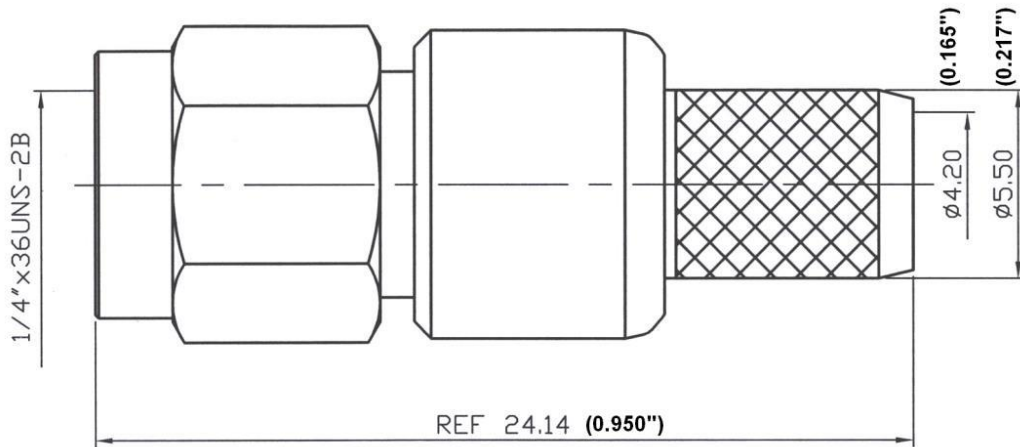

## Crown P/N: CRS-6340RP

**Description:** SMA (Male) Crimp  
Reverse Polarity LMR-240

**Body:** Gold / Brass

**Insulation:** Teflon

**Contact:** Gold / Beryllium Copper

### Stripping Information:

All Measurements are in

(Inches)  
Millimeters

(0.138)	(0.118)	(0.276)
3.5mm	3.0mm	7.0mm