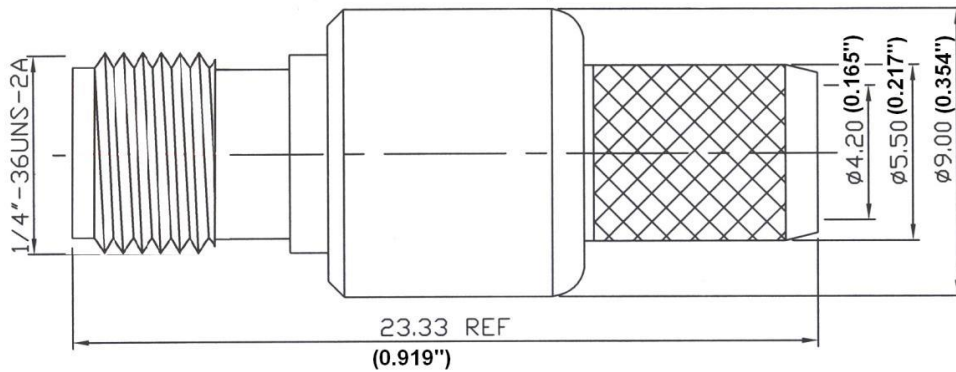

## Crown P/N: CRS-6345

**Description:** SMA (Female) Crimp LMR-240

**Body:** Gold / Brass

**Insulation:** Teflon

**Contact:** Gold / Beryllium Copper

### Stripping Information:

All Measurements are in

(Inches)  
Millimeters