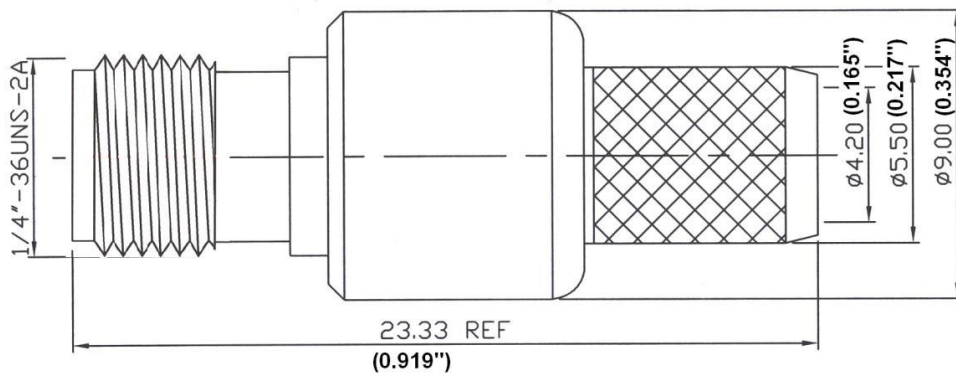

## Crown P/N: CRS-6345RP

**Description:** SMA (Female) Crimp Reverse Polarity LMR-240

**Body:** Gold / Brass

**Insulation:** Teflon

**Contact:** Gold / Beryllium Copper

### Stripping Information:

All Measurements are in

(Inches)  
Millimeters