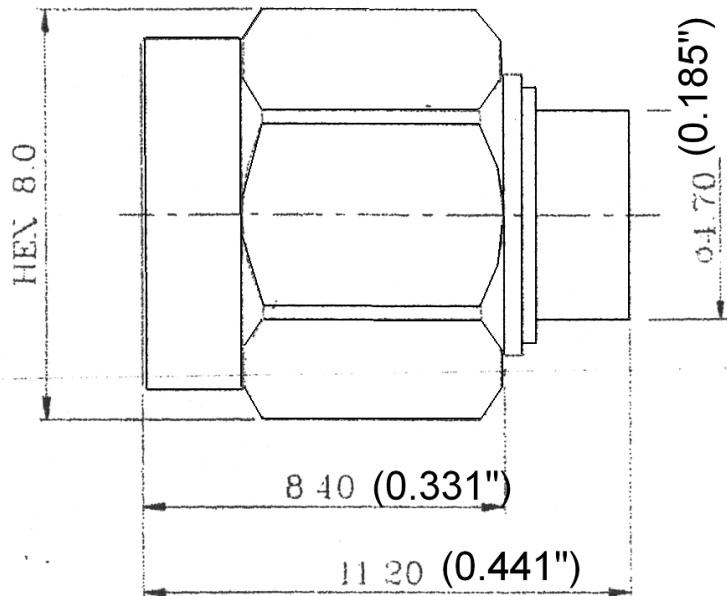

CROWN RF

Crown RF
2005A Industrial Blvd.
Rockwall, TX 75087

972-771-4711
972-771-9499 (fax)
800-225-3429 (toll free)

E-Mail: sales@crownerf.com

Website: www.crownerf.com

Crown P/N: CRS-6402

Description: SMA (Male) .141 Semi-Rigid

Body: Gold / Brass

Insulation: Teflon

Contact: Gold / Beryllium Copper

Stripping Dimensions: