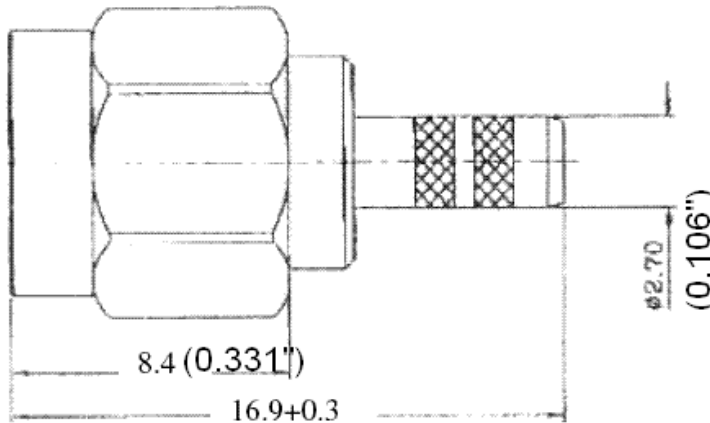

CROWN RF

Crown RF
2005A Industrial Blvd.
Rockwall, TX 75087

972-771-4711
972-771-9499 (fax)
800-225-3429 (toll free)

E-Mail: sales@crownerf.com

Website: www.crownerf.com

Crown P/N: CRS-6700

Description: SMA (Male) Crimp RG-316 (= 901-155)

Body: Gold / Brass

Insulation: Teflon

Contact: Gold / Beryllium Copper

Stripping Information:

All Measurements are in

(Inches)
Millimeters