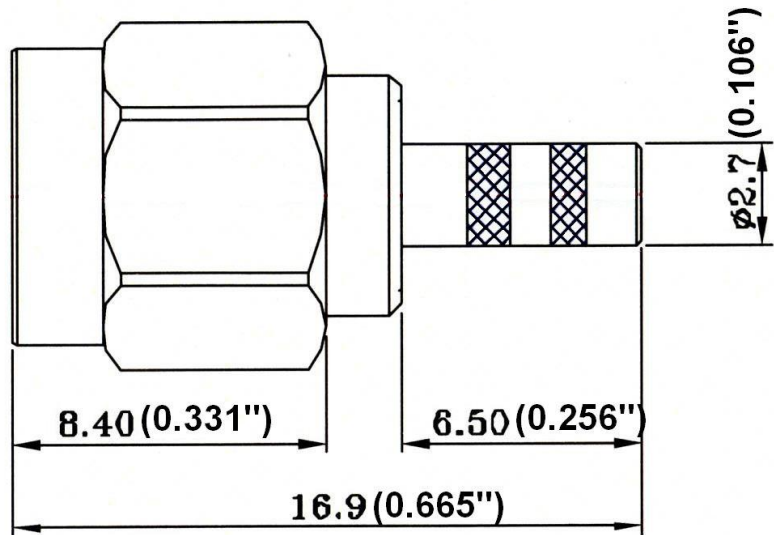

CROWN RF

Crown RF
2005A Industrial Blvd.
Rockwall, TX 75087

972-771-4711
972-771-9499 (fax)
800-225-3429 (toll free)

E-Mail: sales@crownerf.com

Website: www.crownerf.com

Crown P/N: CRS-6700RP

Description: SMA (Male) Reverse Polarity
Crimp RG-174, 316, 316 Dual Shield

Body: Gold / Brass

Insulation: Teflon

Contact: Gold / Beryllium Copper

Crimp Tool Settings:

Pin – SMA Tool

Sleeve (Step-Down) - .10 and .128

Stripping Information:

All Measurements are in

(Inches)
Millimeters