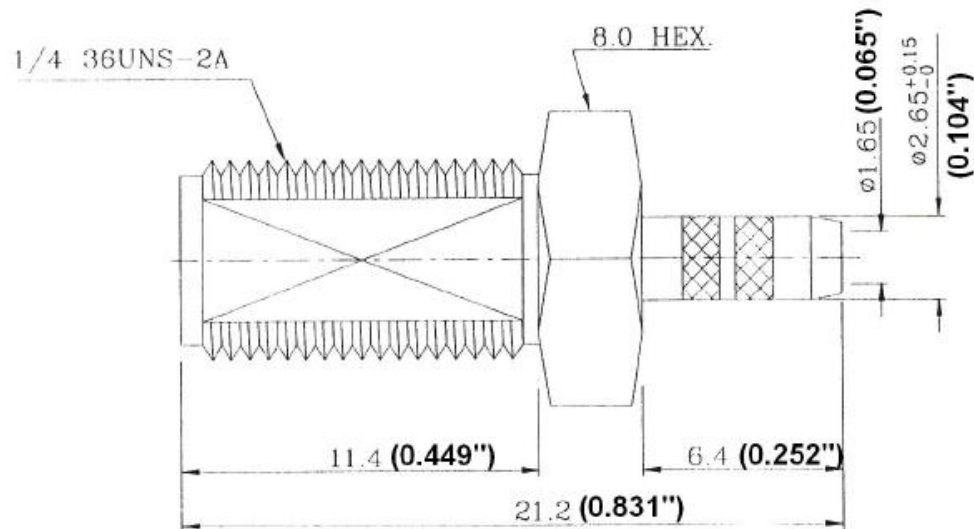

CROWN RF

Crown RF
2005A Industrial Blvd.
Rockwall, TX 75087

972-771-4711
972-771-9499 (fax)
800-225-3429 (toll free)

E-Mail: sales@crownerf.com

Website: www.crownerf.com

Crown P/N: CRS-6705

Description: SMA (Female) Crimp Bulkhead
RG-174, 188, 316/U

Body: Gold / Brass

Insulation: Teflon

Contact: Gold / Beryllium Copper

Stripping Information:

All Measurements are in

(Inches)
Millimeters