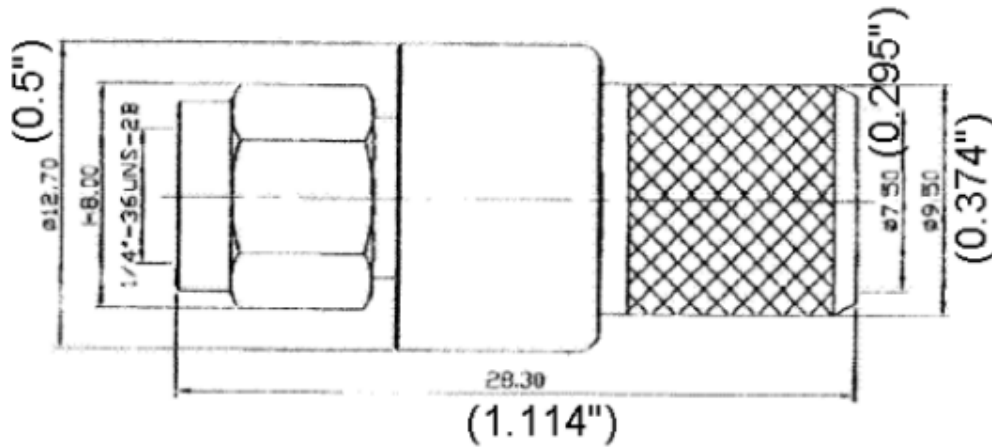

CROWN RF

Crown P/N: CRS-9400

Crown RF
2005A Industrial Blvd.
Rockwall, TX 75087

972-771-4711
972-771-9499 (fax)
800-225-3429 (toll free)

E-Mail: sales@crownerf.com

Website: www.crownerf.com

Description: SMA (Male) Crimp Sleeve (.429)
LMR-400, SW-400

Body: Nickel / Brass

Insulation: Teflon

Contact: Gold / BeCu -- Solder or Crimp Pin (.118)
50 ohm

**** ROHS COMPLIANT ****

Strip Tool – Crown # CS-L400/214
Crimp Tool – Crown # CT-L400/214