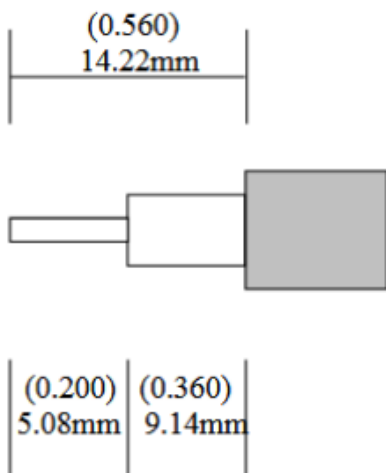

CROWN RF

Crown P/N: CRS-9400

Crown RF
2005A Industrial Blvd.
Rockwall, TX 75087

972-771-4711
972-771-9499 (fax)
800-225-3429 (toll free)

E-Mail: sales@crownerf.com

Website: www.crownerf.com

Description: SMA (Male) Crimp Sleeve (.429)
LMR-400, SW-400

Body: Nickel / Brass

Insulation: Teflon

Contact: Gold / BeCu -- Solder or Crimp Pin (.118)
50 ohm

**** ROHS COMPLIANT ****

Strip Tool – Crown # CS-L400/214
Crimp Tool – Crown # CT-L400/214