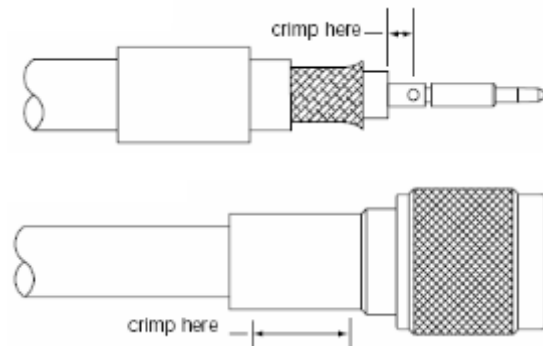

CROWN RF

Crown P/N: CRS-9400

Crown RF
2005A Industrial Blvd.
Rockwall, TX 75087

972-771-4711
972-771-9499 (fax)
800-225-3429 (toll free)

E-Mail: sales@crownerf.com

Website: www.crownerf.com

Description: SMA (Male) Crimp Sleeve (.429)
LMR-400, SW-400

Body: Nickel / Brass

Insulation: Teflon

Contact: Gold / BeCu -- Solder or Crimp Pin (.118)
50 ohm

**** ROHS COMPLIANT ****

Strip Tool – Crown # CS-L400/214
Crimp Tool – Crown # CT-L400/214